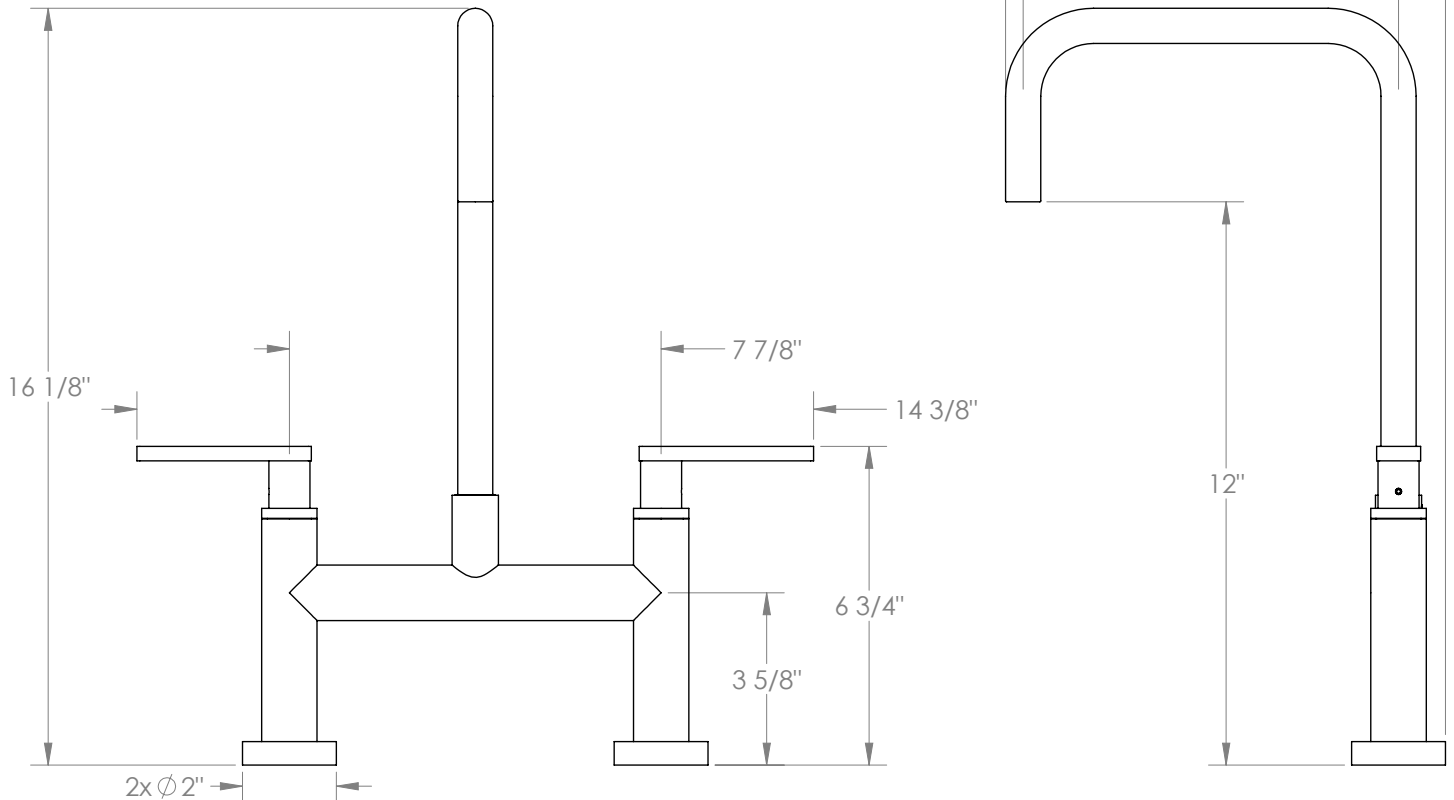

WATERMARK

BROOKLYN, NEW YORK

Rainey 70-7.5-RNS4

Deck Mounted, Bridge Kitchen Faucet

- Fits Deck Up To 2" Thick
- Recommended Mounting Hole: 1-1/8"
- All Lead-Free Brass Construction
- Flow Rate: 1.75 GPM
- 1/4 Turn Ceramic Cartridge
- 360° Rotating Spout
- Professional Installation Required

Available in all finishes shown on the [Watermark Designs website](#)

Meets the applicable requirements of ASME A112.18.1-2005/CSA B125.1-05, entitled "Plumbing Supply Fittings".

Watermark Designs reserves the right to make revisions without notice to produce specifications. All product dimensions are nominal.