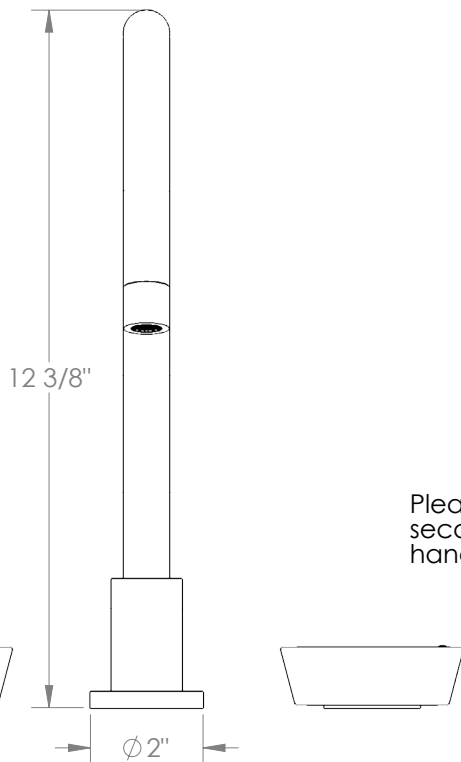

WATERMARK

BROOKLYN, NEW YORK

Zen 36-7G-CM

Deck Mounted, Two Handle, Gooseneck Faucet

- Fits Deck Up To 3" Thick
- Recommended Mounting Hole: 1-3/8"
- All Lead-Free Brass Construction
- Flow Rate: 1.75 GPM
- 1/4 Turn Ceramic Cartridge
- 360° Rotating Spout
- Professional Installation Required

Available in all finishes shown on the [Watermark Designs website](https://www.watermark-designs.com)

Please refer to
second page for
handle dimensions

Meets the applicable requirements of ASME A112.18.1-2005/CSA B125.1-05, entitled "Plumbing Supply Fittings".