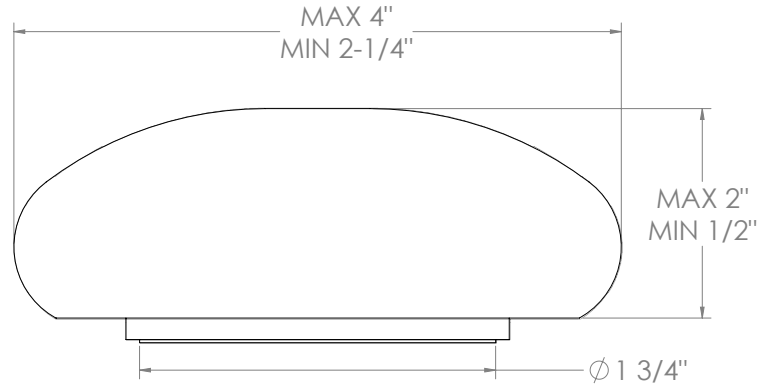

WATERMARK

BROOKLYN, NEW YORK

Zen 36-7G-CM

Deck Mounted, Two Handle, Gooseneck Faucet

- Fits Deck Up To 3" Thick
- Recommended Mounting Hole: 1-3/8"
- All Lead-Free Brass Construction
- Flow Rate: 1.75 GPM
- 1/4 Turn Ceramic Cartridge
- 360° Rotating Spout
- Professional Installation Required

WATERMARK

BROOKLYN, NEW YORK

Rock Handles:

Harvest Dark (HD)

Harvest Light (HL)

Mountain Morning (MM)

Winter Morning (WM)

NOTE: Each rock handle is a natural stone handpicked from the pristine shores of the Great Lakes. Each one is unique and will not be identical to another, though we try to pair the most similar ones. The dimensions shown here are only to be used as a guide.