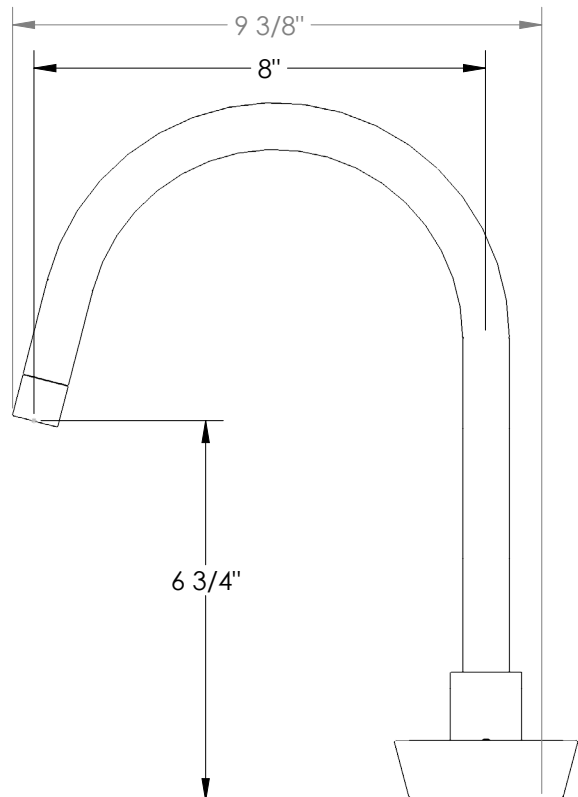

WATERMARK

BROOKLYN, NEW YORK

Zen 36-7G-CM

Deck Mounted, Two Handle, Gooseneck Faucet

- Fits Deck Up To 3" Thick
- Recommended Mounting Hole: 1-3/8"
- All Lead-Free Brass Construction
- Flow Rate: 1.75 GPM
- 1/4 Turn Ceramic Cartridge
- 360° Rotating Spout
- Professional Installation Required

Available in all finishes shown on the [Watermark Designs website](https://www.watermark-designs.com)

Please refer to
second page for
handle dimensions

Meets the applicable requirements of ASME A112.18.1-2005/CSA B125.1-05, entitled "Plumbing Supply Fittings".