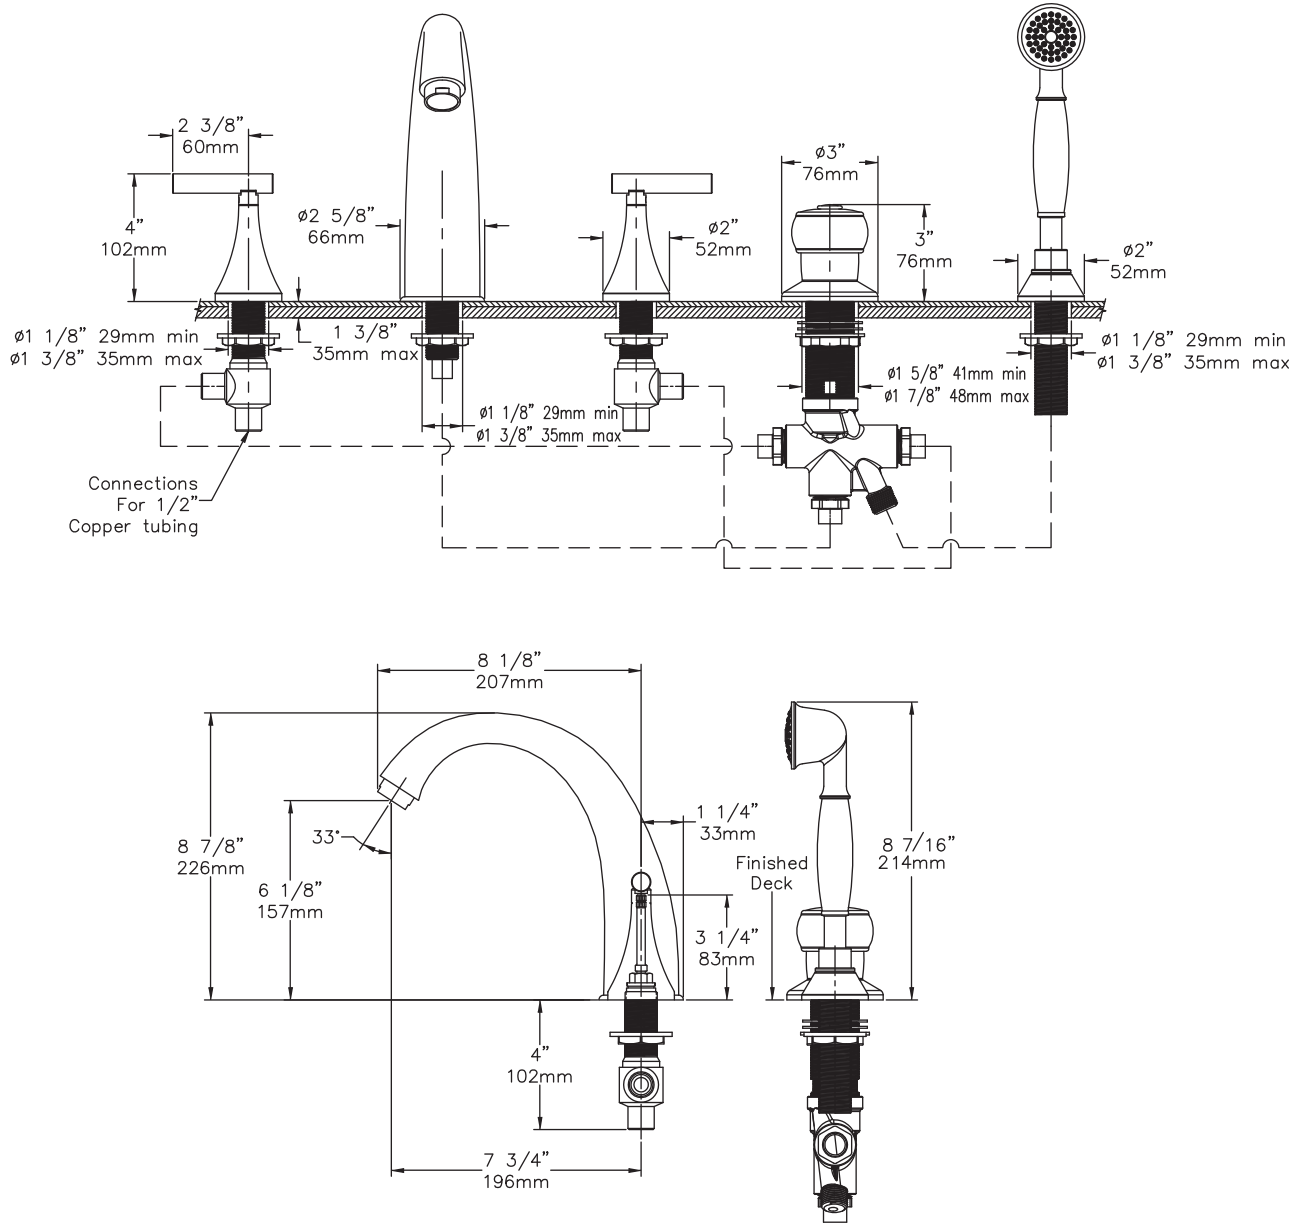

Append appropriate -suffix to model number.

- STN Satin nickel
 - Polished chrome (standard finish)

Options / Modifications

Append appropriate -suffix to model number.

Feature Highlights

- Two handle Roman Tub Faucet with quarter turn ceramic control components.
- Handspray and separate push button diverter (SRT-4672 series only)
- 1/2 rigid copper tubing connections
- Cast brass spout
- Metal construction
- Polished chrome (standard)

Standards / Certifications

ASME A112.18.1/CSA B125.1

Warranty

- Limited Lifetime - to the original end purchaser in consumer installations.
- 5 years - for commercial installations

Dimensions Lucetta Roman Tub Faucet, SRT-4670

Note

- (1) Use TT style faucet if deck thickness is 1-3/8" to 3-3/8" (35 mm - 86 mm). Contact Symmons customer service to special order TT style faucet, model number SRT-4670-TT-BDY.
- (2) Dimensions subject to change without notice.

Dimensions *Lucetta Roman Tub Faucet, SRT-4672*

Symmons Industries, Inc. ■ 31 Brooks Drive ■ Braintree, MA 02184
 Phone: (800) 796-6667 ■ Fax: (800) 961-9621
 Website: symmons.com ■ Email: gethelp@symmons.com