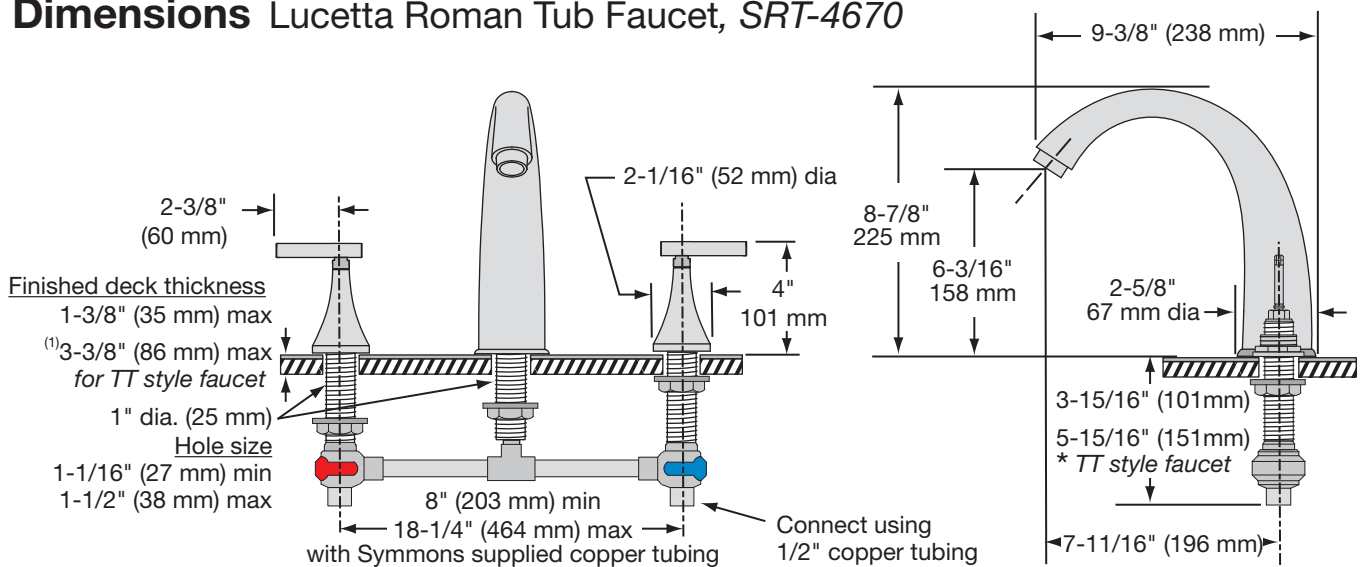

Append appropriate -suffix to model number.

- STN Satin nickel
 - Polished chrome (standard finish)

Options / Modifications

Append appropriate -suffix to model number.

Feature Highlights

- Two handle Roman Tub Faucet with quarter turn ceramic control components.
- Handspray and separate push button diverter (SRT-4672 series only)
- 1/2 rigid copper tubing connections
- Cast brass spout
- Metal construction
- Polished chrome (standard)

Standards / Certifications

ASME A112.18.1/CSA B125.1

Warranty

- Limited Lifetime - to the original end purchaser in consumer installations.
- 5 years - for commercial installations

Dimensions Lucetta Roman Tub Faucet, SRT-4670

Note

- (1) Use TT style faucet if deck thickness is 1-3/8" to 3-3/8" (35 mm - 86 mm). Contact Symmons customer service to special order TT style faucet, model number SRT-4670-TT-BDY.
- (2) Dimensions subject to change without notice.

Dimensions *Lucetta Roman Tub Faucet, SRT-4672*

Symmons Industries, Inc. ■ 31 Brooks Drive ■ Braintree, MA 02184
 Phone: (800) 796-6667 ■ Fax: (800) 961-9621
 Website: symmons.com ■ Email: gethelp@symmons.com