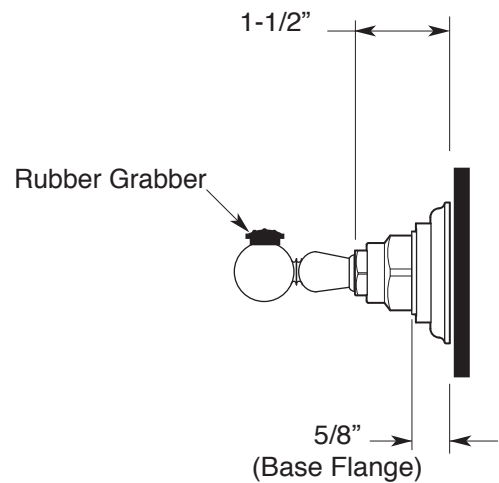

FEATURES:

- All brass construction.
- Available in all Sigma finishes. Warranty varies according to finish selection.
- Mounting bracket and screws are supplied.

Accessories

Series 18
Robe Hook
1.18RH00

TOP VIEW

FRONT VIEW

SIDE VIEW

Note: Measurements are subject to change or cancellation. No responsibility is assumed for use of superseded or voided pages.