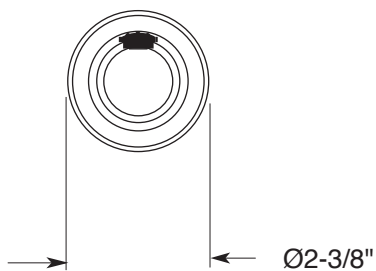

FEATURES:

- All brass construction.
- Available in all Sigma finishes. Warranty varies according to finish selection.
- Mounting bracket and screws are supplied.

Accessories

Series 18
Robe Hook
1.18RH00

TOP VIEW

FRONT VIEW

SIDE VIEW

Note: Measurements are subject to change or cancellation. No responsibility is assumed for use of superseded or voided pages.