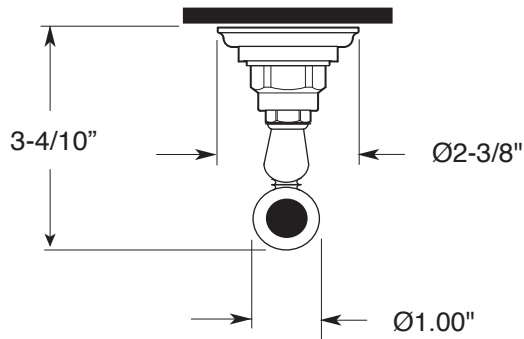

FEATURES:

- All brass construction.
- Available in all Sigma finishes. Warranty varies according to finish selection.
- Mounting bracket and screws are supplied.

Accessories

Series 18
Robe Hook
1.18RH00

TOP VIEW

FRONT VIEW

SIDE VIEW

Note: Measurements are subject to change or cancellation. No responsibility is assumed for use of superseded or voided pages.