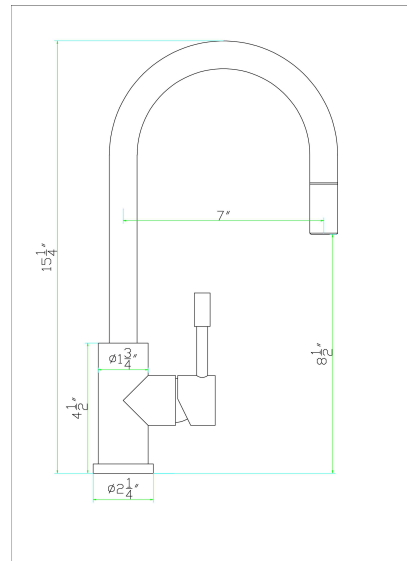

SPECIFICATIONS

MODEL SK-100A

GENERAL

Highest quality Solid 304 Type Stainless Steel Kitchen Faucet with Pull Down Solid Stainless Steel Spray

DESIGN FEATURES

Highest quality Kerox ceramic disc cartridge. Neoperl Aerator and water supply hose.

Faucet High: 15-1/4". Spout High: 8-1/2". Spout reach: 7"

Solid stainless steel pull down spray head

Finish: Brushed Satin Finish.

Material: Highest quality solid 304 type stainless steel.

OPTIONAL ACCESSORIES:

Soap Dispenser
(Finish Match)

CP02SS

Warranty:

Limited life time warranty against manufacturer defects.

Codes/Standards Applicable:

ASME A112.18.1-2005/CSA B125.1-05

NSF/ANSI 61

NSF/ANSI 372