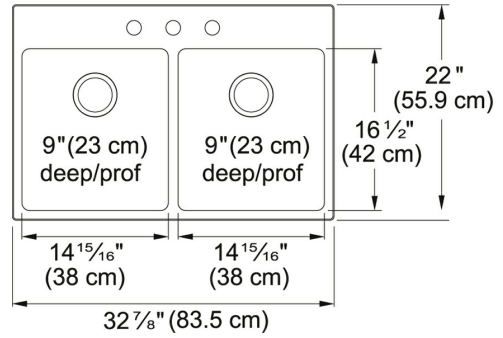

# Stainless Steel | 101.0636.968

FAMILY : Sinks | FINISH : Stainless Steel | INSTALLATION TYPE : Topmount | SERIES : Brookmore | MODEL : BDL2233-9-3

## TECHNICAL DATA

Width overall	22"
Length overall	32 7/8"
Width of large bowl	16 1/2"
Length of large bowl	14 15/16"
Depth of large bowl	9"
Width of small bowl	16 1/2"
Length of small bowl	14 15/16"
Depth of small bowl	9"
Cabinet Size	36"
Number of Bowls	2
Waste Outlet Diameter	3 1/2"
Cut-Out Template	Yes
Faucet Hole	3
Type of Material	18 Gauge Stainless Steel
Surface Finish	Satin
Waste Kit Included	Yes
EZ Torque Installation	YES
Model Name	BDL2233-9-3