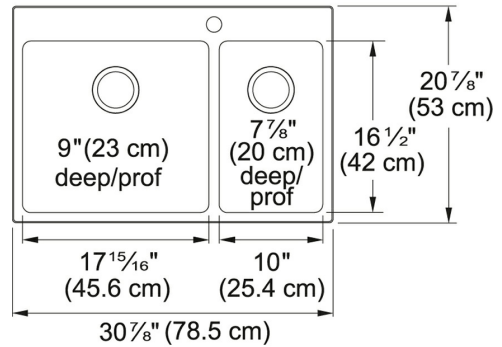

Stainless Steel | 101.0636.948

FAMILY : Sinks | FINISH : Stainless Steel | INSTALLATION TYPE : Topmount | SERIES : Brookmore | MODEL : BCL2131R-9-1

TECHNICAL DATA

Width overall	20 7/8"
Length overall	30 7/8"
Width of large bowl	16 1/2"
Length of large bowl	17 15/16"
Depth of large bowl	9"
Width of small bowl	16 1/2"
Length of small bowl	10"
Depth of small bowl	7 7/8"
Cabinet Size	33"
Number of Bowls	2
Waste Outlet Diameter	3 1/2"
Cut-Out Template	Yes
Faucet Hole	1
Type of Material	18 Gauge Stainless Steel
Surface Finish	Satin
Waste Kit Included	Yes
EZ Torque Installation	YES
Model Name	BCL2131R-9-1

Stainless Steel | 101.0636.948

FAMILY : Sinks | FINISH : Stainless Steel | INSTALLATION TYPE : Topmount | SERIES : Brookmore | MODEL : BCL2131R-9-1

RECOMMENDED

101.0636.950

101.0636.952
