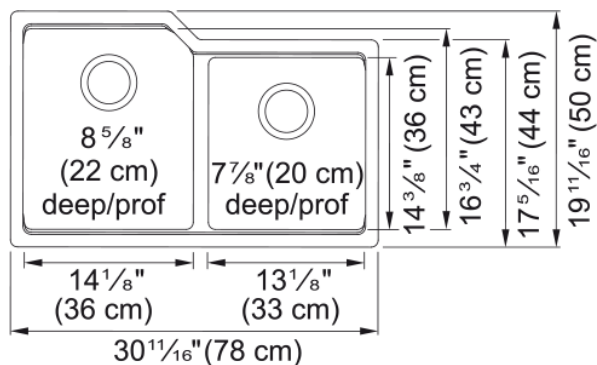

Urban Undermount Sink - MGC2031U-9MBKN | 125.0637.118

Technical Data

Aspect

Sink type	Sink
Type of material	Granite
Number of bowls	2
Color	Matte black
Surface finish	None

Product Dimensions

Exterior size: right to left	30.709
Exterior size: front to back	19.685
Large bowl size: right to left	14.173
Large bowl size: front to back	16.732
Large bowl: depth	8.661
Small bowl size: right to left	12.992
Small bowl size: front to back	14.37
Small bowl: depth	7.874

Installation

Minimum cabinet size	36"

Product specifications

Installation type	Undermount
Drain hole	3 1/2"
Position of drainer	No drainer

Product identification

Product brand	Kindred
Collection	Urban
Certified by	CUPC

Features

Drainers number	No drainer
Product reversibility	No