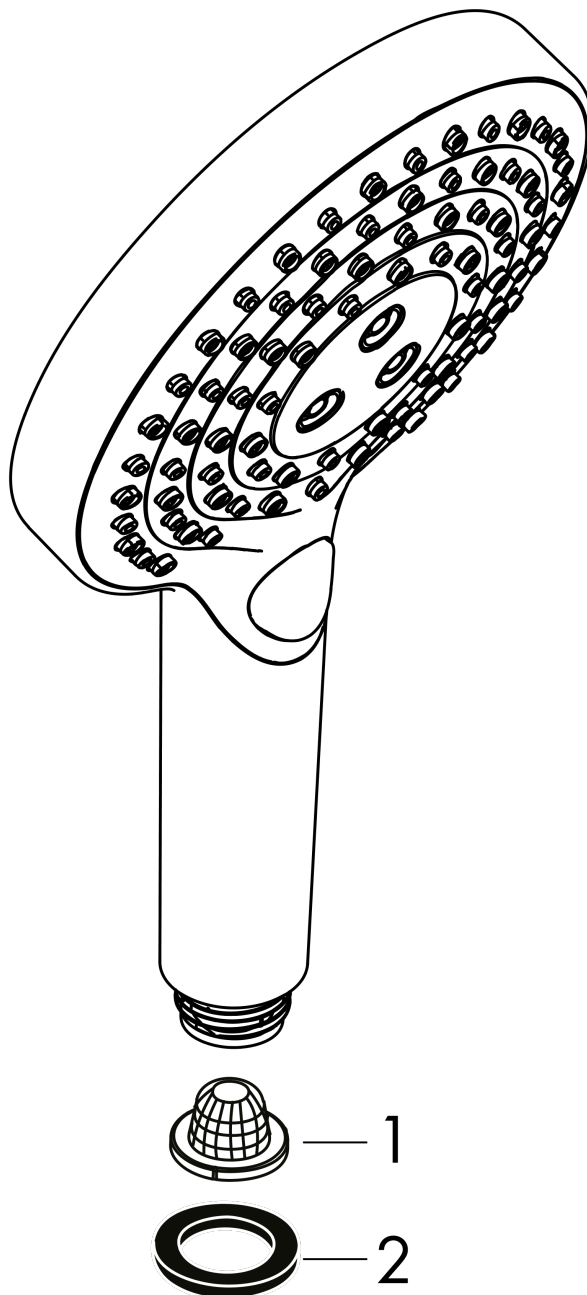

Raindance Select S
Handshower 120 3-Jet PowderRain, 2.5 GPM
 Finish: **chrome** Part no. : **26037001**

Description

Features

- Spray modes: PowderRain, Rain, Whirl
- Select button for comfortable alternation of spray modes
- Spray face finish: easy cleanable plastic spray disc
- Max. flow: 2.5 GPM (9.5 L/Min)

Item details

List Price \$ 197.00

Technology

Compliance / Sustainability

Product image

Scale drawing

Raindance Select S
Handshower 120 3-Jet PowderRain, 2.5 GPM
Finish: **chrome** Part no. : **26037001**

Exploded drawing

Year of production: >08/18

Raindance Select S
Handshower 120 3-Jet PowderRain, 2.5 GPM
 Finish: **chrome** Part no. : **26037001**

Spare parts list

Year of production: >08/18

Pos.	Description	Part no.	Price	PU
1	seal	98058000	-	1
2	filter	92672000	-	1