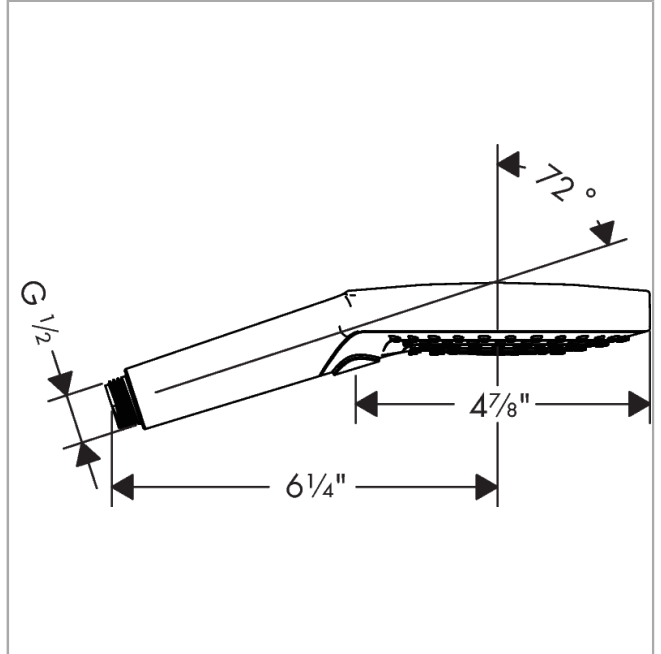

Raindance Select S
Handshower 120 3-Jet PowderRain, 2.5 GPM
 Finish: **chrome** Part no. : **26037001**

Description

Features

- Spray modes: PowderRain, Rain, Whirl
- Select button for comfortable alternation of spray modes
- Spray face finish: easy cleanable plastic spray disc
- Max. flow: 2.5 GPM (9.5 L/Min)

Item details

List Price \$ 197.00

Technology

Compliance / Sustainability

Product image

Scale drawing

Raindance Select S
Handshower 120 3-Jet PowderRain, 2.5 GPM
Finish: **chrome** Part no. : **26037001**

Exploded drawing

Year of production: >08/18

Raindance Select S
Handshower 120 3-Jet PowderRain, 2.5 GPM
 Finish: **chrome** Part no. : **26037001**

Spare parts list

Year of production: >08/18

Pos.	Description	Part no.	Price	PU
1	seal	98058000	-	1
2	filter	92672000	-	1