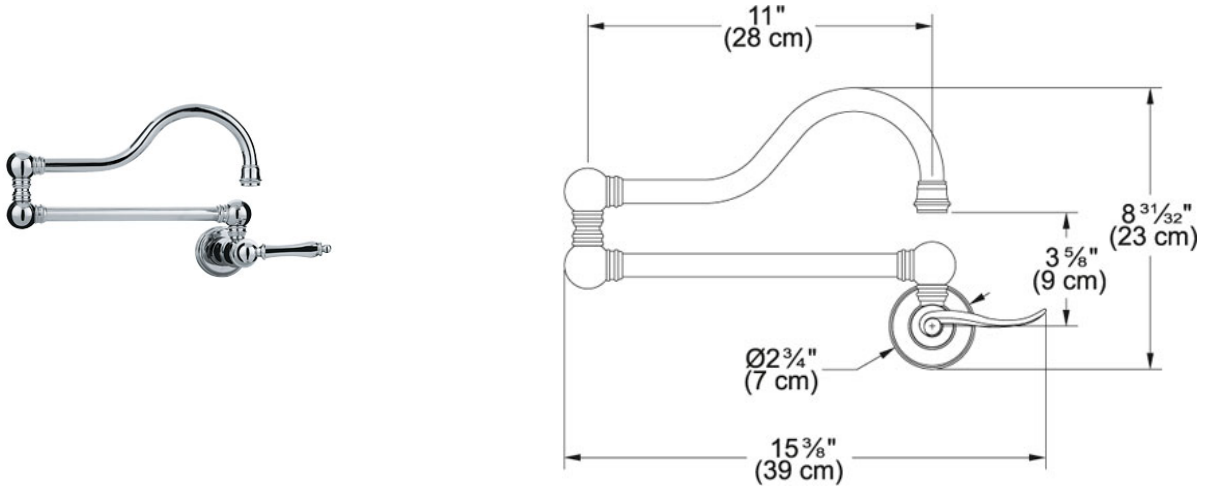

Farm House PF7000a Polished Chrome | 115.0254.388

FAMILY : Faucets | SERIE : Farm House | MODEL : PF7000a | FINISH : Polished Chrome | INSTALLATION TYPE : Wall | STYLE : Traditional

TECHNICAL DATA

Version	Wall Mounted Pot Filler
Faucet Operation	Side Lever
*	Alternate handles available. Made in the USA. Available in 4 finishes.
Flow Rate	2.2 gpm
Spray Type	Full Spray
Spout Swivel	180 °
Range	
Certifications	Meets AB1953 (CA) and S152 (VT) requirements, IAPMO certified
Where to buy	Showroom
Where to buy	Showroom

Farm House PF7000a Polished Chrome | 115.0254.388

FAMILY : **Faucets** | SERIE : **Farm House** | MODEL : **PF7000a** | FINISH : **Polished Chrome** | INSTALLATION TYPE : **Wall** | STYLE : **Traditional**