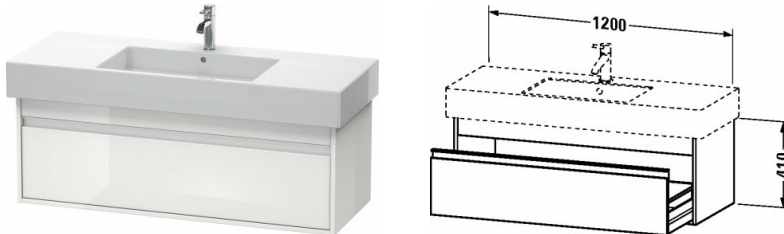

**Ketho Vanity unit wall-mounted # KT6692**

|&lt; 47 1/4" Inch &gt;|

| Vanity unit wall-mounted  | Dimension              | Weight | Order number |
|---|------------------------|--------|--------------|
| 1 pull-out compartment, for Vero # 032912, 16 1/8" Inch   |                        |        |              |
| <b>Colors</b>   |                        |        |              |
| M07 Concrete Gray Matt Decor M09 Light Blue Matt Decor M18 White Matt M21 Walnut Dark Decor M22 White High Gloss (Decor) M31 Pine Silver (Decor) M43 Basalt Matt (Decor) M49 Graphite Matt (Decor) M51 Pine Terra (Decor) M52 European Oak (Decor) M53 Chestnut Dark (Decor) M73 Ticino Cherry Tree (Decor) M75 Linen (Decor) M79 Natural Walnut (Decor) M91 Taupe Matt (Decor) |                        |        |              |
| <b>Variant</b>  |                        |        |              |
|   | 47 1/4" x 17 7/8" Inch |        | KT6692       |
| <b>Infobox</b>  |                        |        |              |
| Space-saving siphon # 005076 is mandatory for installation, Dividing system optional for self-install # UV 9845   |                        |        |              |
| <b>Suitable products</b>  |                        |        |              |
| Furniture washbasin with faucet deck, underside fully glazed, wall-mounted, hardware included, cUPC® listed*, 49 1/4" x 19 1/4" Inch  | 49 1/4" x 19 1/4" Inch |        | 032912       |

All drawings contain the necessary measurements which are subject to standard tolerances. They are stated in inch & mm and are non-binding. Exact measurements, in particular for customized installation scenarios, can only be taken from the finished ceramic piece.