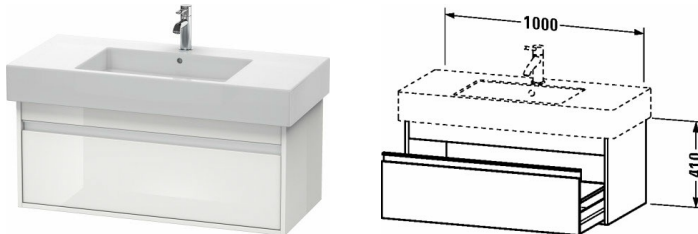

**Ketho Vanity unit wall-mounted # KT6691**

| &lt; 39 3/8" Inch &gt; |

Vanity unit wall-mounted	Dimension	Weight	Order number
1 pull-out compartment, for Vero # 032910, 16 1/8" Inch			
<b>Colors</b>			
M07 Concrete Gray Matt Decor M09 Light Blue Matt Decor M18 White Matt M21 Walnut Dark Decor M22 White High Gloss (Decor) M31 Pine Silver (Decor) M43 Basalt Matt (Decor) M49 Graphite Matt (Decor) M51 Pine Terra (Decor) M52 European Oak (Decor) M53 Chestnut Dark (Decor) M73 Ticino Cherry Tree (Decor) M75 Linen (Decor) M79 Natural Walnut (Decor) M91 Taupe Matt (Decor)			
<b>Variant</b>			
	39 3/8" x 17 7/8" Inch		KT6691
<b>Infobox</b>			
Space-saving siphon # 005076 is mandatory for installation, Dividing system optional for self-install # UV 9845			
<b>Suitable products</b>			
Dividing system self-install dividing system including lid, Black Diamond, for vanity unit, 4 1/2" x 12 5/8" Inch	4 1/2" x 12 5/8" Inch		UV9845
Furniture washbasin with faucet deck, underside fully glazed, wall-mounted, hardware included, cUPC® listed*, 41 3/8" x 19 1/4" Inch	41 3/8" x 19 1/4" Inch		032910

All drawings contain the necessary measurements which are subject to standard tolerances. They are stated in inch & mm and are non-binding. Exact measurements, in particular for customized installation scenarios, can only be taken from the finished ceramic piece.