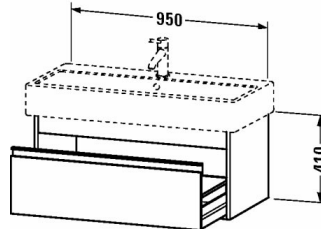

Ketho Vanity unit wall-mounted # KT6688

| < 37 3/8" Inch > |

Vanity unit wall-mounted	Dimension	Weight	Order number
1 pull-out compartment, for Vero # 045410, 16 1/8" Inch			
Colors			
M07 Concrete Gray Matt Decor M09 Light Blue Matt Decor M18 White Matt M21 Walnut Dark Decor M22 White High Gloss (Decor) M31 Pine Silver (Decor) M43 Basalt Matt (Decor) M49 Graphite Matt (Decor) M51 Pine Terra (Decor) M52 European Oak (Decor) M53 Chestnut Dark (Decor) M73 Ticino Cherry Tree (Decor) M75 Linen (Decor) M79 Natural Walnut (Decor) M91 Taupe Matt (Decor)			
Variant			
	37 3/8" x 17 3/8" Inch		KT6688
Infobox			
Space-saving siphon # 005076 is mandatory for installation, Dividing system optional for self-install # UV 9845			
Suitable products			
Dividing system self-install dividing system including lid, Black Diamond, for vanity unit, 4 1/2" x 12 5/8" Inch	4 1/2" x 12 5/8" Inch		UV9845
Furniture washbasin with faucet deck, underside fully glazed, wall-mounted, hardware included, cUPC® listed*, 39 3/8" x 18 1/2" Inch	39 3/8" x 18 1/2" Inch		045410
Furniture washbasin with faucet deck, underside fully glazed, wall-mounted, hardware included, cUPC® listed*, 39 3/8" x 18 1/2" Inch	39 3/8" x 18 1/2" Inch		045410

All drawings contain the necessary measurements which are subject to standard tolerances. They are stated in inch & mm and are non-binding. Exact measurements, in particular for customized installation scenarios, can only be taken from the finished ceramic piece.