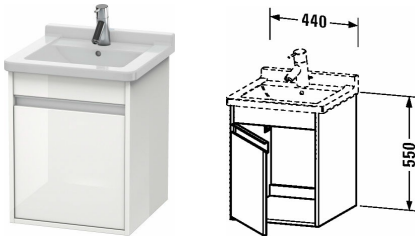

**Ketho Vanity unit wall-mounted # KT6662 L/R**

| &lt; 17 3/8" Inch &gt; |

| Vanity unit wall-mounted  | Dimension              | Weight | Order number |
|---|------------------------|--------|--------------|
| 1 door, for Starck 3 # 030348   |                        |        |              |
| <b>Colors</b>   |                        |        |              |
| M07 Concrete Gray Matt Decor M09 Light Blue Matt Decor M18 White Matt M21 Walnut Dark Decor M22 White High Gloss (Decor) M31 Pine Silver (Decor) M43 Basalt Matt (Decor) M49 Graphite Matt (Decor) M51 Pine Terra (Decor) M52 European Oak (Decor) M53 Chestnut Dark (Decor) M73 Ticino Cherry Tree (Decor) M75 Linen (Decor) M79 Natural Walnut (Decor) M91 Taupe Matt (Decor) |                        |        |              |
| <b>Variant</b>  |                        |        |              |
|   | 17 3/8" x 17 7/8" Inch |        | KT6662 L/R   |
| <b>Infobox</b>  |                        |        |              |
| Space-saving siphon # 005076 is recommended for installation, Required specification for ordering: -, - Hinges left (L) or right (R)  |                        |        |              |

*All drawings contain the necessary measurements which are subject to standard tolerances. They are stated in inch & mm and are non-binding. Exact measurements, in particular for customized installation scenarios, can only be taken from the finished ceramic piece.*