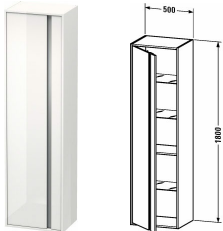

Ketho Tall cabinet # KT1265 L/R

| < 19 5/8" Inch > |

Tall cabinet	Dimension	Weight	Order number
1 door, 3 glass shelves, 1 wooden shelf			
Colors			
M07 Concrete Gray Matt Decor M09 Light Blue Matt Decor M18 White Matt M21 Walnut Dark Decor M22 White High Gloss (Decor) M31 Pine Silver (Decor) M43 Basalt Matt (Decor) M49 Graphite Matt (Decor) M51 Pine Terra (Decor) M52 European Oak (Decor) M53 Chestnut Dark (Decor) M73 Ticino Cherry Tree (Decor) M75 Linen (Decor) M79 Natural Walnut (Decor) M91 Taupe Matt (Decor)			
Variant			
	19 5/8" x 14 1/8" Inch		KT1265 L/R
Infobox			
Please keep 3/4" space to the wall, If adjacent to furniture, a space of 3/4" is necessary, Required specification for ordering:, - Hinges left (L) or right (R)			