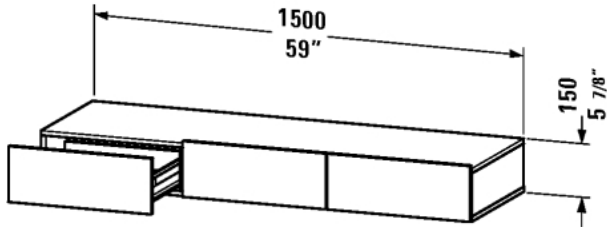

**DuraStyle Shelf with drawer # DS8272**

| < 59" Inch > |

Shelf with drawer	Dimension	Weight	Order number
incl. console supports, 3 drawers, 5 7/8" Inch			
<b>Colors</b>			
M14 Terra (Decor) M18 White Matt M22 White High Gloss (Decor) M31 Pine Silver (Decor) M43 Basalt Matt (Decor) M49 Graphite Matt (Decor) M51 Pine Terra (Decor) M52 European Oak (Decor) M53 Chestnut Dark (Decor) M73 Ticino Cherry Tree (Decor) M79 Natural Walnut (Decor)			
<b>Variant</b>			
	59" x 17 3/8" Inch		DS8272
<b>Infobox</b>			
Furniture available Bi-Color. Body limited to 18-White Matt or 43-Basalt Matt. Front available in all color options, Required specification for ordering:., - Front color, - Body color			
<b>Suitable products</b>			
Seat cushion for shelf with drawer, 15 3/4" x 15 3/4" Inch	15 3/4" x 15 3/4" Inch		DS9938

*All drawings contain the necessary measurements which are subject to standard tolerances. They are stated in inch & mm and are non-binding. Exact measurements, in particular for customized installation scenarios, can only be taken from the finished ceramic piece.*