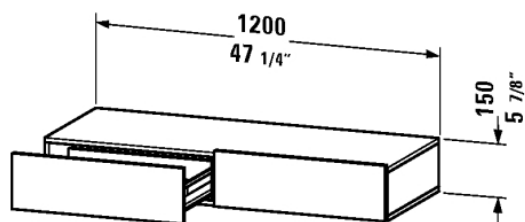

DuraStyle Shelf with drawer # DS8271

|< 47 1/4" Inch >|

| Shelf with drawer | Dimension | Weight | Order number |
|---|------------------------|--------|--------------|
| incl. console supports, 2 drawers, 5 7/8" Inch | | | |
| Colors | | | |
| M14 Terra (Decor) M18 White Matt M22 White High Gloss (Decor) M31 Pine Silver (Decor) M43 Basalt Matt (Decor) M49 Graphite Matt (Decor) M51 Pine Terra (Decor) M52 European Oak (Decor) M53 Chestnut Dark (Decor) M73 Ticino Cherry Tree (Decor) M79 Natural Walnut (Decor) | | | |
| Variant | | | |
| | 47 1/4" x 17 3/8" Inch | | DS8271 |
| Infobox | | | |
| Furniture available Bi-Color. Body limited to 18-White Matt or 43-Basalt Matt. Front available in all color options, Required specification for ordering:., - Front color, - Body color | | | |
| Suitable products | | | |
| Seat cushion for shelf with drawer, 15 3/4" x 15 3/4" Inch | 15 3/4" x 15 3/4" Inch | | DS9938 |

All drawings contain the necessary measurements which are subject to standard tolerances. They are stated in inch & mm and are non-binding. Exact measurements, in particular for customized installation scenarios, can only be taken from the finished ceramic piece.