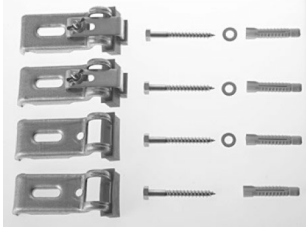

Accessories Bathtub anchors # 790123

Bathtub anchors	Dimension	Weight	Order number
for Blue Moon, for mounting and support of bathtubs and shower trays, ***, 4 pieces			
Colors			
Variant			

All drawings contain the necessary measurements which are subject to standard tolerances. They are stated in inch & mm and are non-binding. Exact measurements, in particular for customized installation scenarios, can only be taken from the finished ceramic piece.