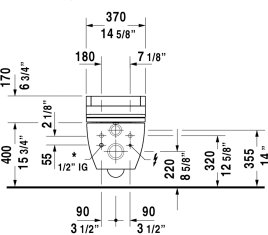

# Happy D.2 Toilet wall-mounted Duravit Rimless for SensoWash®

< 14 3/8" Inch >

# 255059..92

Toilet wall-mounted Duravit Rimless for SensoWash®	Dimension	Weight	Order number
rimless, washdown model, only in combination with SensoWash, connecting elements for SensoWash with concealed connections included, Durafix included, cUPC® listed*			
<b>Colors</b>			
00 White 20 HygieneGlaze (an antibacterial ceramic glaze that provides almost indefinite effectiveness)			
<b>Variant</b>			
1.6/0.8 gpf	14 3/8" x 24 3/8" Inch	62.2 lb	255059..92
<b>Infobox</b>			
Durafix for concealed fixation is included, In-wall tank & carrier and actuator plate required for installation / Refer to page XXX, Wall-mounted toilet is ADA compliant, when installed with a seat height of 17" - 19" from the finished floor, * Complies with following standards: ASME A112.19.2/CSA B45.1 and ASME A112.19.14, If 2x4" carrier is used, # 100691 is mandatory for SensoWash® installation			
Sanitary ceramics with the special WonderGliss surface finish will remain clean and attractive-looking for a long time to come. When ordering WonderGliss please add a "1" as eleventh digit to the model number.			

## Happy D.2 Toilet wall-mounted Duravit Rimless for SensoWash®

|< 14 3/8" Inch >|

*All drawings contain the necessary measurements which are subject to standard tolerances. They are stated in inch & mm and are non-binding. Exact measurements, in particular for customized installation scenarios, can only be taken from the finished ceramic piece.*