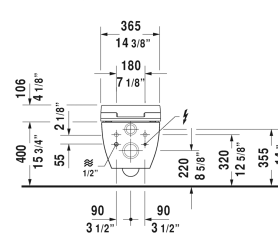

# Happy D.2 Toilet wall-mounted Duravit Rimless for SensoWash®

< 14 3/8" Inch >

# 255059..92

Toilet wall-mounted Duravit Rimless for SensoWash®	Dimension	Weight	Order number
rimless, washdown model, only in combination with SensoWash, connecting elements for SensoWash with concealed connections included, Durafix included, cUPC® listed*			
<b>Colors</b>			
00 White 20 HygieneGlaze (an antibacterial ceramic glaze that provides almost indefinite effectiveness)			
<b>Variant</b>			
1.6/0.8 gpf	14 3/8" x 24 3/8" Inch	62.2 lb	255059..92
<b>Infobox</b>			
Durafix for concealed fixation is included, In-wall tank & carrier and actuator plate required for installation / Refer to page XXX, Wall-mounted toilet is ADA compliant, when installed with a seat height of 17" - 19" from the finished floor, * Complies with following standards: ASME A112.19.2/CSA B45.1 and ASME A112.19.14, If 2x4" carrier is used, # 100691 is mandatory for SensoWash® installation			
Sanitary ceramics with the special WonderGliss surface finish will remain clean and attractive-looking for a long time to come. When ordering WonderGliss please add a "1" as eleventh digit to the model number.			

## Happy D.2 Toilet wall-mounted Duravit Rimless for SensoWash®

|< 14 3/8" Inch >|

*All drawings contain the necessary measurements which are subject to standard tolerances. They are stated in inch & mm and are non-binding. Exact measurements, in particular for customized installation scenarios, can only be taken from the finished ceramic piece.*