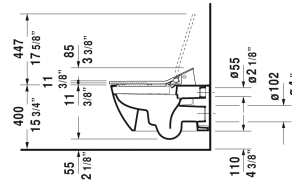

# Happy D.2 Toilet wall-mounted Duravit Rimless for SensoWash®

< 14 3/8" Inch >

# 255059..92

Toilet wall-mounted Duravit Rimless for SensoWash®	Dimension	Weight	Order number
rimless, washdown model, only in combination with SensoWash, connecting elements for SensoWash with concealed connections included, Durafix included, cUPC® listed*			
<b>Colors</b>			
00 White 20 HygieneGlaze (an antibacterial ceramic glaze that provides almost indefinite effectiveness)			
<b>Variant</b>			
1.6/0.8 gpf	14 3/8" x 24 3/8" Inch	62.2 lb	255059..92
<b>Infobox</b>			
Durafix for concealed fixation is included, In-wall tank & carrier and actuator plate required for installation / Refer to page XXX, Wall-mounted toilet is ADA compliant, when installed with a seat height of 17" - 19" from the finished floor, * Complies with following standards: ASME A112.19.2/CSA B45.1 and ASME A112.19.14, If 2x4" carrier is used, # 100691 is mandatory for SensoWash® installation			
Sanitary ceramics with the special WonderGliss surface finish will remain clean and attractive-looking for a long time to come. When ordering WonderGliss please add a "1" as eleventh digit to the model number.			

## Happy D.2 Toilet wall-mounted Duravit Rimless for SensoWash®

|< 14 3/8" Inch >|

*All drawings contain the necessary measurements which are subject to standard tolerances. They are stated in inch & mm and are non-binding. Exact measurements, in particular for customized installation scenarios, can only be taken from the finished ceramic piece.*