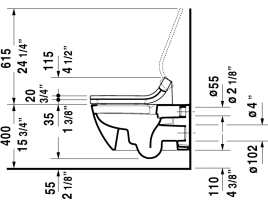

# Happy D.2 Toilet wall-mounted Duravit Rimless for SensoWash®

< 14 3/8" Inch >

# 255059..92

Toilet wall-mounted Duravit Rimless for SensoWash®	Dimension	Weight	Order number
rimless, washdown model, only in combination with SensoWash, connecting elements for SensoWash with concealed connections included, Durafix included, cUPC® listed*			
<b>Colors</b>			
00 White 20 HygieneGlaze (an antibacterial ceramic glaze that provides almost indefinite effectiveness)			
<b>Variant</b>			
1.6/0.8 gpf	14 3/8" x 24 3/8" Inch	62.2 lb	255059..92
<b>Infobox</b>			
Durafix for concealed fixation is included, In-wall tank & carrier and actuator plate required for installation / Refer to page XXX, Wall-mounted toilet is ADA compliant, when installed with a seat height of 17" - 19" from the finished floor, * Complies with following standards: ASME A112.19.2/CSA B45.1 and ASME A112.19.14, If 2x4" carrier is used, # 100691 is mandatory for SensoWash® installation			
Sanitary ceramics with the special WonderGliss surface finish will remain clean and attractive-looking for a long time to come. When ordering WonderGliss please add a "1" as eleventh digit to the model number.			

## Happy D.2 Toilet wall-mounted Duravit Rimless for SensoWash®

|< 14 3/8" Inch >|

*All drawings contain the necessary measurements which are subject to standard tolerances. They are stated in inch & mm and are non-binding. Exact measurements, in particular for customized installation scenarios, can only be taken from the finished ceramic piece.*