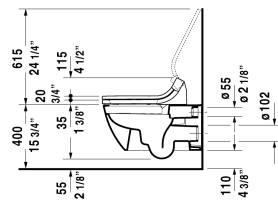

# Happy D.2 Toilet wall-mounted Duravit Rimless for SensoWash®

< 14 3/8" Inch >

# 255059..92

Toilet wall-mounted Duravit Rimless for SensoWash®	Dimension	Weight	Order number
rimless, washdown model, only in combination with SensoWash, connecting elements for SensoWash with concealed connections included, Durafix included, cUPC® listed*			
<b>Colors</b>			
00 White 20 HygieneGlaze (an antibacterial ceramic glaze that provides almost indefinite effectiveness)			
<b>Variant</b>			
1.6/0.8 gpf	14 3/8" x 24 3/8" Inch	62.2 lb	255059..92
<b>Infobox</b>			
Durafix for concealed fixation is included, In-wall tank & carrier and actuator plate required for installation / Refer to page XXX, Wall-mounted toilet is ADA compliant, when installed with a seat height of 17" - 19" from the finished floor, * Complies with following standards: ASME A112.19.2/CSA B45.1 and ASME A112.19.14, If 2x4" carrier is used, # 100691 is mandatory for SensoWash® installation			
Sanitary ceramics with the special WonderGliss surface finish will remain clean and attractive-looking for a long time to come. When ordering WonderGliss please add a "1" as eleventh digit to the model number.			

## Happy D.2 Toilet wall-mounted Duravit Rimless for SensoWash®

|< 14 3/8" Inch >|

*All drawings contain the necessary measurements which are subject to standard tolerances. They are stated in inch & mm and are non-binding. Exact measurements, in particular for customized installation scenarios, can only be taken from the finished ceramic piece.*