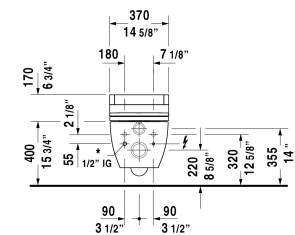

# Happy D.2 Toilet wall-mounted Duravit Rimless for SensoWash®

< 14 3/8" Inch >

# 255059..92

Toilet wall-mounted Duravit Rimless for SensoWash®	Dimension	Weight	Order number
rimless, washdown model, only in combination with SensoWash, connecting elements for SensoWash with concealed connections included, Durafix included, cUPC® listed*			
<b>Colors</b>			
00 White 20 HygieneGlaze (an antibacterial ceramic glaze that provides almost indefinite effectiveness)			
<b>Variant</b>			
1.6/0.8 gpf	14 3/8" x 24 3/8" Inch	62.2 lb	255059..92
<b>Infobox</b>			
Durafix for concealed fixation is included, In-wall tank & carrier and actuator plate required for installation / Refer to page XXX, Wall-mounted toilet is ADA compliant, when installed with a seat height of 17" - 19" from the finished floor, * Complies with following standards: ASME A112.19.2/CSA B45.1 and ASME A112.19.14, If 2x4" carrier is used, # 100691 is mandatory for SensoWash® installation			
Sanitary ceramics with the special WonderGliss surface finish will remain clean and attractive-looking for a long time to come. When ordering WonderGliss please add a "1" as eleventh digit to the model number.			

## Happy D.2 Toilet wall-mounted Duravit Rimless for SensoWash®

|< 14 3/8" Inch >|

*All drawings contain the necessary measurements which are subject to standard tolerances. They are stated in inch & mm and are non-binding. Exact measurements, in particular for customized installation scenarios, can only be taken from the finished ceramic piece.*