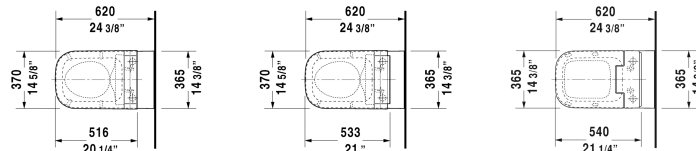

# Happy D.2 Toilet wall-mounted Duravit Rimless for SensoWash®

< 14 3/8" Inch >

# 255059..92

Toilet wall-mounted Duravit Rimless for SensoWash®	Dimension	Weight	Order number
rimless, washdown model, only in combination with SensoWash, connecting elements for SensoWash with concealed connections included, Durafix included, cUPC® listed*			
<b>Colors</b>			
00 White 20 HygieneGlaze (an antibacterial ceramic glaze that provides almost indefinite effectiveness)			
<b>Variant</b>			
1.6/0.8 gpf	14 3/8" x 24 3/8" Inch	62.2 lb	255059..92
<b>Infobox</b>			
Durafix for concealed fixation is included, In-wall tank & carrier and actuator plate required for installation / Refer to page XXX, Wall-mounted toilet is ADA compliant, when installed with a seat height of 17" - 19" from the finished floor, * Complies with following standards: ASME A112.19.2/CSA B45.1 and ASME A112.19.14, If 2x4" carrier is used, # 100691 is mandatory for SensoWash® installation			
Sanitary ceramics with the special WonderGliss surface finish will remain clean and attractive-looking for a long time to come. When ordering WonderGliss please add a "1" as eleventh digit to the model number.			

## Happy D.2 Toilet wall-mounted Duravit Rimless for SensoWash®

|< 14 3/8" Inch >|

*All drawings contain the necessary measurements which are subject to standard tolerances. They are stated in inch & mm and are non-binding. Exact measurements, in particular for customized installation scenarios, can only be taken from the finished ceramic piece.*