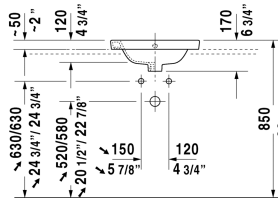

Starck 2 Vanity basin & # 2327480000

| < Ø 18 7/8" Inch > |

Vanity basin	Dimension	Weight	Order number
drop-in basin, with overflow, with faucet deck, Ø 18 7/8" Inch			
<b>Colors</b>			
00 White			
<b>Variant</b>			
●	Ø 18 7/8" Inch	19 lb	2327480000
Sanitary ceramics with the special WonderGliss surface finish will remain clean and attractive-looking for a long time to come. When ordering WonderGliss please add a "1" as eleventh digit to the model number.			
<b>Suitable products</b>			
Vanity unit wall-mounted 1 pull-out compartment, countertop including one cut-out, for 1 vanity basin centered, 31 1/2" x 21 5/8" Inch	31 1/2" x 21 5/8" Inch		KT6794
Vanity unit wall-mounted 1 pull-out compartment, countertop including one cut-out, for 1 vanity basin centered, 39 3/8" x 21 5/8" Inch	39 3/8" x 21 5/8" Inch		KT6795
Vanity unit wall-mounted 1 pull-out compartment, countertop including one cut-out, for 1 vanity basin centered, 47 1/4" x 21 5/8" Inch	47 1/4" x 21 5/8" Inch		KT6796
Vanity unit wall-mounted 2 pull-out compartments, 1 countertop with one cut-out or two cut-outs, for 1 or 2 vanity basin(s), 55 1/8" x 21 5/8" Inch	55 1/8" x 21 5/8" Inch		KT6797 B/L/R
Vanity unit wall-mounted 2 drawers, upper drawer including cut-out for siphon and siphon cover, countertop including one cut-out, for 1 vanity basin centered, 39 3/8" x 21 5/8" Inch	39 3/8" x 21 5/8" Inch		KT6755
Vanity unit wall-mounted 2 drawers, upper drawer including cut-out for siphon and siphon cover, countertop including one cut-out, for 1 vanity basin centered, 47 1/4" x 21 5/8" Inch	47 1/4" x 21 5/8" Inch		KT6756
Vanity unit wall-mounted 4 drawers, drawer beneath basin including cut-out for siphon and siphon cover, 1 countertop with one cut-out or two cut-outs, for 1 or 2 vanity basin(s), 55 1/8" x 21 5/8" Inch	55 1/8" x 21 5/8" Inch		KT6757 B/L/R