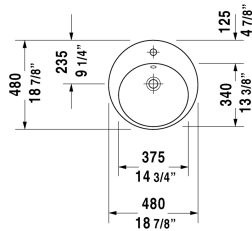

Starck 2 Vanity basin & # 2327480000

| < Ø 18 7/8" Inch > |

Vanity basin	Dimension	Weight	Order number
drop-in basin, with overflow, with faucet deck, Ø 18 7/8" Inch			
<b>Colors</b>			
00 White			
<b>Variant</b>			
●	Ø 18 7/8" Inch	19 lb	2327480000
Sanitary ceramics with the special WonderGliss surface finish will remain clean and attractive-looking for a long time to come. When ordering WonderGliss please add a "1" as eleventh digit to the model number.			
<b>Suitable products</b>			
Vanity unit wall-mounted 1 pull-out compartment, countertop including one cut-out, for 1 vanity basin centered, 31 1/2" x 21 5/8" Inch	31 1/2" x 21 5/8" Inch		KT6794
Vanity unit wall-mounted 1 pull-out compartment, countertop including one cut-out, for 1 vanity basin centered, 39 3/8" x 21 5/8" Inch	39 3/8" x 21 5/8" Inch		KT6795
Vanity unit wall-mounted 1 pull-out compartment, countertop including one cut-out, for 1 vanity basin centered, 47 1/4" x 21 5/8" Inch	47 1/4" x 21 5/8" Inch		KT6796
Vanity unit wall-mounted 2 pull-out compartments, 1 countertop with one cut-out or two cut-outs, for 1 or 2 vanity basin(s), 55 1/8" x 21 5/8" Inch	55 1/8" x 21 5/8" Inch		KT6797 B/L/R
Vanity unit wall-mounted 2 drawers, upper drawer including cut-out for siphon and siphon cover, countertop including one cut-out, for 1 vanity basin centered, 39 3/8" x 21 5/8" Inch	39 3/8" x 21 5/8" Inch		KT6755
Vanity unit wall-mounted 2 drawers, upper drawer including cut-out for siphon and siphon cover, countertop including one cut-out, for 1 vanity basin centered, 47 1/4" x 21 5/8" Inch	47 1/4" x 21 5/8" Inch		KT6756
Vanity unit wall-mounted 4 drawers, drawer beneath basin including cut-out for siphon and siphon cover, 1 countertop with one cut-out or two cut-outs, for 1 or 2 vanity basin(s), 55 1/8" x 21 5/8" Inch	55 1/8" x 21 5/8" Inch		KT6757 B/L/R