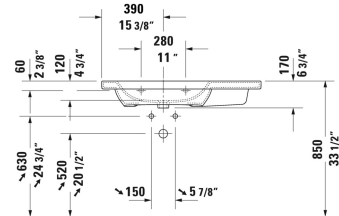

**DuraStyle Furniture washbasin asymmetric ♿ # 2325100000 / 2325100030**

< 39 3/8" Inch >

Furniture washbasin asymmetric	Dimension	Weight	Order number
with faucet deck, bowl on left side, hardware included, wall-mounted, 39 3/8" Inch			
<b>Colors</b>			
00 White			
<b>Variant</b>			
● with overflow	39 3/8" x 18 7/8" Inch	59.5 lb	2325100000
●●● with overflow	39 3/8" x 18 7/8" Inch	59.5 lb	2325100030
<b>Infobox</b>			
Washbasin is not ADA compliant in combination with pedestal, siphon cover or metal console			
Sanitary ceramics with the special WonderGliss surface finish will remain clean and attractive-looking for a long time to come. When ordering WonderGliss please add a "1" as eleventh digit to the model number.			
<b>Accessory for ceramics</b>			
Push button drain assembly for washbasins with overflow	2" Inch	0.8 lb	005052

*All drawings contain the necessary measurements which are subject to standard tolerances. They are stated in inch & mm and are non-binding. Exact measurements, in particular for customized installation scenarios, can only be taken from the finished ceramic piece.*