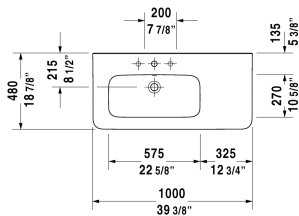

**DuraStyle Furniture washbasin asymmetric ♿ # 2325100000 / 2325100030**

< 39 3/8" Inch >

Furniture washbasin asymmetric	Dimension	Weight	Order number
with faucet deck, bowl on left side, hardware included, wall-mounted, 39 3/8" Inch			
<b>Colors</b>			
00 White			
<b>Variant</b>			
● with overflow	39 3/8" x 18 7/8" Inch	59.5 lb	2325100000
●●● with overflow	39 3/8" x 18 7/8" Inch	59.5 lb	2325100030
<b>Infobox</b>			
Washbasin is not ADA compliant in combination with pedestal, siphon cover or metal console			
Sanitary ceramics with the special WonderGliss surface finish will remain clean and attractive-looking for a long time to come. When ordering WonderGliss please add a "1" as eleventh digit to the model number.			
<b>Accessory for ceramics</b>			
Push button drain assembly for washbasins with overflow	2" Inch	0.8 lb	005052

*All drawings contain the necessary measurements which are subject to standard tolerances. They are stated in inch & mm and are non-binding. Exact measurements, in particular for customized installation scenarios, can only be taken from the finished ceramic piece.*