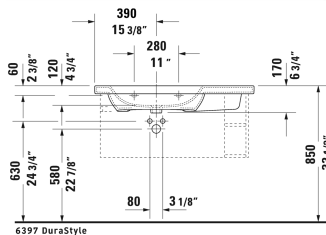

**DuraStyle Furniture washbasin asymmetric ♿ # 2325100000 / 2325100030**

< 39 3/8" Inch >

Furniture washbasin asymmetric	Dimension	Weight	Order number
with faucet deck, bowl on left side, hardware included, wall-mounted, 39 3/8" Inch			
<b>Colors</b>			
00 White			
<b>Variant</b>			
● with overflow	39 3/8" x 18 7/8" Inch	59.5 lb	2325100000
●●● with overflow	39 3/8" x 18 7/8" Inch	59.5 lb	2325100030
<b>Infobox</b>			
Washbasin is not ADA compliant in combination with pedestal, siphon cover or metal console			
Sanitary ceramics with the special WonderGliss surface finish will remain clean and attractive-looking for a long time to come. When ordering WonderGliss please add a "1" as eleventh digit to the model number.			
<b>Accessory for ceramics</b>			
Push button drain assembly for washbasins with overflow	2" Inch	0.8 lb	005052

*All drawings contain the necessary measurements which are subject to standard tolerances. They are stated in inch & mm and are non-binding. Exact measurements, in particular for customized installation scenarios, can only be taken from the finished ceramic piece.*