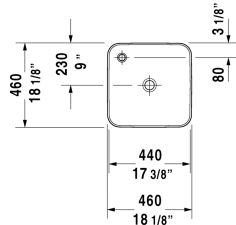

Starck 1 Washbowl # 2322460000

| < 18 1/8" Inch > |

Washbowl	Dimension	Weight	Order number
ground, without overflow, with interior faucet deck, hardware included, 18 1/8" Inch			
Colors			
00 White			
Variant			
●	18 1/8" x 18 1/8" Inch	20.7 lb	2322460000
Infobox			
We recommend the following faucets: Axor Starck Puro (Hansgrohe), Metris S (Hansgrohe), Metris 110 (Hansgrohe), Talis 150 (Hansgrohe), Focus 190 (Hansgrohe), Imo (Dornbracht)			
Sanitary ceramics with the special WonderGliss surface finish will remain clean and attractive-looking for a long time to come. When ordering WonderGliss please add a "1" as eleventh digit to the model number.			
Suitable products			
Vanity unit wall-mounted 1 pull-out compartment, countertop including one cut-out, for 1 above-counter basin centered, 31 1/2" x 21 5/8" Inch	31 1/2" x 21 5/8" Inch		KT6694
Vanity unit wall-mounted 1 pull-out compartment, countertop including one cut-out, for 1 above-counter basin centered, 39 3/8" x 21 5/8" Inch	39 3/8" x 21 5/8" Inch		KT6695
Vanity unit wall-mounted 1 pull-out compartment, countertop including one cut-out, for 1 above-counter basin centered, 47 1/4" x 21 5/8" Inch	47 1/4" x 21 5/8" Inch		KT6696
Vanity unit wall-mounted 2 pull-out compartments, 1 countertop with one cut-out or two cut-outs, for 1 or 2 above-counter basin(s), 55 1/8" x 21 5/8" Inch	55 1/8" x 21 5/8" Inch		KT6697 B/L/R
Vanity unit wall-mounted 2 drawers, upper drawer including cut-out for siphon and siphon cover, countertop including one cut-out, for 1 above-counter basin centered, 31 1/2" x 21 5/8" Inch	31 1/2" x 21 5/8" Inch		KT6654