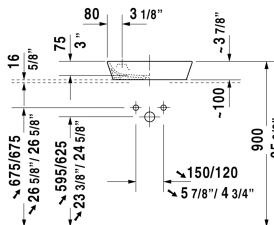

Starck 1 Washbowl # 2322460000

| < 18 1/8" Inch > |

Washbowl	Dimension	Weight	Order number
ground, without overflow, with interior faucet deck, hardware included, 18 1/8" Inch			
Colors			
00 White			
Variant			
●	18 1/8" x 18 1/8" Inch	20.7 lb	2322460000
Infobox			
We recommend the following faucets: Axor Starck Puro (Hansgrohe), Metris S (Hansgrohe), Metris 110 (Hansgrohe), Talis 150 (Hansgrohe), Focus 190 (Hansgrohe), Imo (Dornbracht)			
Sanitary ceramics with the special WonderGliss surface finish will remain clean and attractive-looking for a long time to come. When ordering WonderGliss please add a "1" as eleventh digit to the model number.			
Suitable products			
Vanity unit wall-mounted 1 pull-out compartment, countertop including one cut-out, for 1 above-counter basin centered, 31 1/2" x 21 5/8" Inch	31 1/2" x 21 5/8" Inch		KT6694
Vanity unit wall-mounted 1 pull-out compartment, countertop including one cut-out, for 1 above-counter basin centered, 39 3/8" x 21 5/8" Inch	39 3/8" x 21 5/8" Inch		KT6695
Vanity unit wall-mounted 1 pull-out compartment, countertop including one cut-out, for 1 above-counter basin centered, 47 1/4" x 21 5/8" Inch	47 1/4" x 21 5/8" Inch		KT6696
Vanity unit wall-mounted 2 pull-out compartments, 1 countertop with one cut-out or two cut-outs, for 1 or 2 above-counter basin(s), 55 1/8" x 21 5/8" Inch	55 1/8" x 21 5/8" Inch		KT6697 B/L/R
Vanity unit wall-mounted 2 drawers, upper drawer including cut-out for siphon and siphon cover, countertop including one cut-out, for 1 above-counter basin centered, 31 1/2" x 21 5/8" Inch	31 1/2" x 21 5/8" Inch		KT6654

All drawings contain the necessary measurements which are subject to standard tolerances. They are stated in inch & mm and are non-binding. Exact measurements, in particular for customized installation scenarios, can only be taken from the finished ceramic piece.