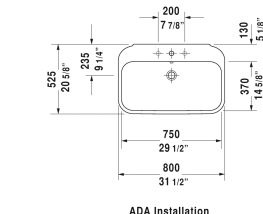

Happy D.2 Washbasin ♿ # 2316800000 / 2316800030

< 31 1/2" Inch >

Washbasin	Dimension	Weight	Order number
with overflow, with faucet deck, overflow clip Chrome included, underside fully glazed, hardware included, wall-mounted, 31 1/2" Inch			
Colors			
00 White			
Variant			
●	31 1/2" x 20 5/8" Inch	57.1 lb	2316800000
●●●	31 1/2" x 20 5/8" Inch	57.1 lb	2316800030
Infobox			
Washbasin is not ADA compliant in combination with pedestal, siphon cover or metal console			
Sanitary ceramics with the special WonderGliss surface finish will remain clean and attractive-looking for a long time to come. When ordering WonderGliss please add a "1" as eleventh digit to the model number.			
Suitable products			
Siphon cover for # 231680, 231665, 231660,			085828
Pedestal for # 231680, 231665, 231660,			085827

All drawings contain the necessary measurements which are subject to standard tolerances. They are stated in inch & mm and are non-binding. Exact measurements, in particular for customized installation scenarios, can only be taken from the finished ceramic piece.