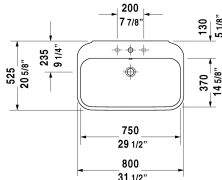

Happy D.2 Washbasin ♿ # 2316800000 / 2316800030

< 31 1/2" Inch >

Washbasin	Dimension	Weight	Order number
with overflow, with faucet deck, overflow clip Chrome included, underside fully glazed, hardware included, wall-mounted, 31 1/2" Inch			
Colors			
00 White			
Variant			
●	31 1/2" x 20 5/8" Inch	57.1 lb	2316800000
●●●	31 1/2" x 20 5/8" Inch	57.1 lb	2316800030
Infobox			
Washbasin is not ADA compliant in combination with pedestal, siphon cover or metal console			
Sanitary ceramics with the special WonderGliss surface finish will remain clean and attractive-looking for a long time to come. When ordering WonderGliss please add a "1" as eleventh digit to the model number.			
Suitable products			
Siphon cover for # 231680, 231665, 231660,			085828
Pedestal for # 231680, 231665, 231660,			085827

All drawings contain the necessary measurements which are subject to standard tolerances. They are stated in inch & mm and are non-binding. Exact measurements, in particular for customized installation scenarios, can only be taken from the finished ceramic piece.