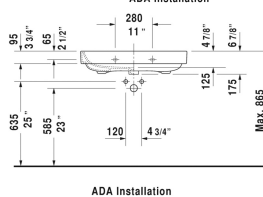

Happy D.2 Washbasin ♿ # 2316800000 / 2316800030

< 31 1/2" Inch >

Washbasin	Dimension	Weight	Order number
with overflow, with faucet deck, overflow clip Chrome included, underside fully glazed, hardware included, wall-mounted, 31 1/2" Inch			
Colors			
00 White			
Variant			
●	31 1/2" x 20 5/8" Inch	57.1 lb	2316800000
●●●	31 1/2" x 20 5/8" Inch	57.1 lb	2316800030
Infobox			
Washbasin is not ADA compliant in combination with pedestal, siphon cover or metal console			
Sanitary ceramics with the special WonderGliss surface finish will remain clean and attractive-looking for a long time to come. When ordering WonderGliss please add a "1" as eleventh digit to the model number.			
Suitable products			
Siphon cover for # 231680, 231665, 231660,			085828
Pedestal for # 231680, 231665, 231660,			085827

All drawings contain the necessary measurements which are subject to standard tolerances. They are stated in inch & mm and are non-binding. Exact measurements, in particular for customized installation scenarios, can only be taken from the finished ceramic piece.