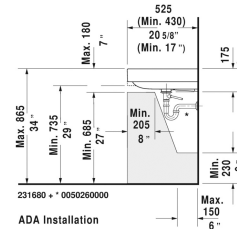

Happy D.2 Washbasin ♿ # 2316800000 / 2316800030

< 31 1/2" Inch >

Washbasin	Dimension	Weight	Order number
with overflow, with faucet deck, overflow clip Chrome included, underside fully glazed, hardware included, wall-mounted, 31 1/2" Inch			
Colors			
00 White			
Variant			
●	31 1/2" x 20 5/8" Inch	57.1 lb	2316800000
●●●	31 1/2" x 20 5/8" Inch	57.1 lb	2316800030
Infobox			
Washbasin is not ADA compliant in combination with pedestal, siphon cover or metal console			
Sanitary ceramics with the special WonderGliss surface finish will remain clean and attractive-looking for a long time to come. When ordering WonderGliss please add a "1" as eleventh digit to the model number.			
Suitable products			
Siphon cover for # 231680, 231665, 231660,			085828
Pedestal for # 231680, 231665, 231660,			085827

All drawings contain the necessary measurements which are subject to standard tolerances. They are stated in inch & mm and are non-binding. Exact measurements, in particular for customized installation scenarios, can only be taken from the finished ceramic piece.