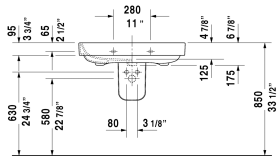

Happy D.2 Washbasin ♿ # 2316800000 / 2316800030

< 31 1/2" Inch >

Washbasin	Dimension	Weight	Order number
with overflow, with faucet deck, overflow clip Chrome included, underside fully glazed, hardware included, wall-mounted, 31 1/2" Inch			
Colors			
00 White			
Variant			
●	31 1/2" x 20 5/8" Inch	57.1 lb	2316800000
●●●	31 1/2" x 20 5/8" Inch	57.1 lb	2316800030
Infobox			
Washbasin is not ADA compliant in combination with pedestal, siphon cover or metal console			
Sanitary ceramics with the special WonderGliss surface finish will remain clean and attractive-looking for a long time to come. When ordering WonderGliss please add a "1" as eleventh digit to the model number.			
Suitable products			
Siphon cover for # 231680, 231665, 231660,			085828
Pedestal for # 231680, 231665, 231660,			085827

All drawings contain the necessary measurements which are subject to standard tolerances. They are stated in inch & mm and are non-binding. Exact measurements, in particular for customized installation scenarios, can only be taken from the finished ceramic piece.