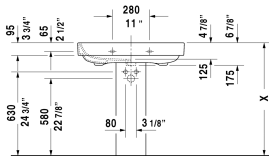

Happy D.2 Washbasin ♿ # 2316800000 / 2316800030

< 31 1/2" Inch >

Washbasin	Dimension	Weight	Order number
with overflow, with faucet deck, overflow clip Chrome included, underside fully glazed, hardware included, wall-mounted, 31 1/2" Inch			
Colors			
00 White			
Variant			
●	31 1/2" x 20 5/8" Inch	57.1 lb	2316800000
●●●	31 1/2" x 20 5/8" Inch	57.1 lb	2316800030
Infobox			
Washbasin is not ADA compliant in combination with pedestal, siphon cover or metal console			
Sanitary ceramics with the special WonderGliss surface finish will remain clean and attractive-looking for a long time to come. When ordering WonderGliss please add a "1" as eleventh digit to the model number.			
Suitable products			
Siphon cover for # 231680, 231665, 231660,			085828
Pedestal for # 231680, 231665, 231660,			085827

All drawings contain the necessary measurements which are subject to standard tolerances. They are stated in inch & mm and are non-binding. Exact measurements, in particular for customized installation scenarios, can only be taken from the finished ceramic piece.