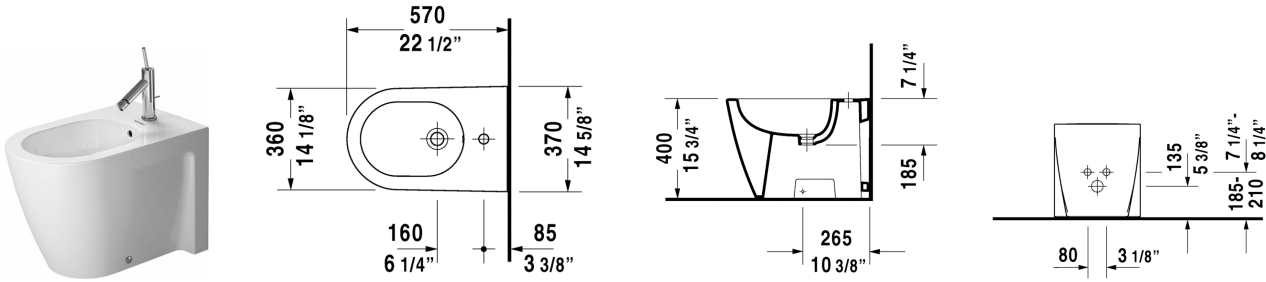

Starck 2 Bidet floorstanding # 2255100000

| < 14 5/8" Inch > |

Bidet floorstanding	Dimension	Weight	Order number
back-to-wall, with overflow, with faucet deck, hardware included			
Colors			
00 White			
Variant			
	14 5/8" x 22 1/2" Inch	61.7 lb	2255100000
Sanitary ceramics with the special WonderGliss surface finish will remain clean and attractive-looking for a long time to come. When ordering WonderGliss please add a "1" as eleventh digit to the model number.			
Siphon for bidet with extended outlet pipe	1 1/4" x 19 3/4" Inch	1.3 lb	005027

All drawings contain the necessary measurements which are subject to standard tolerances. They are stated in inch & mm and are non-binding. Exact measurements, in particular for customized installation scenarios, can only be taken from the finished ceramic piece.