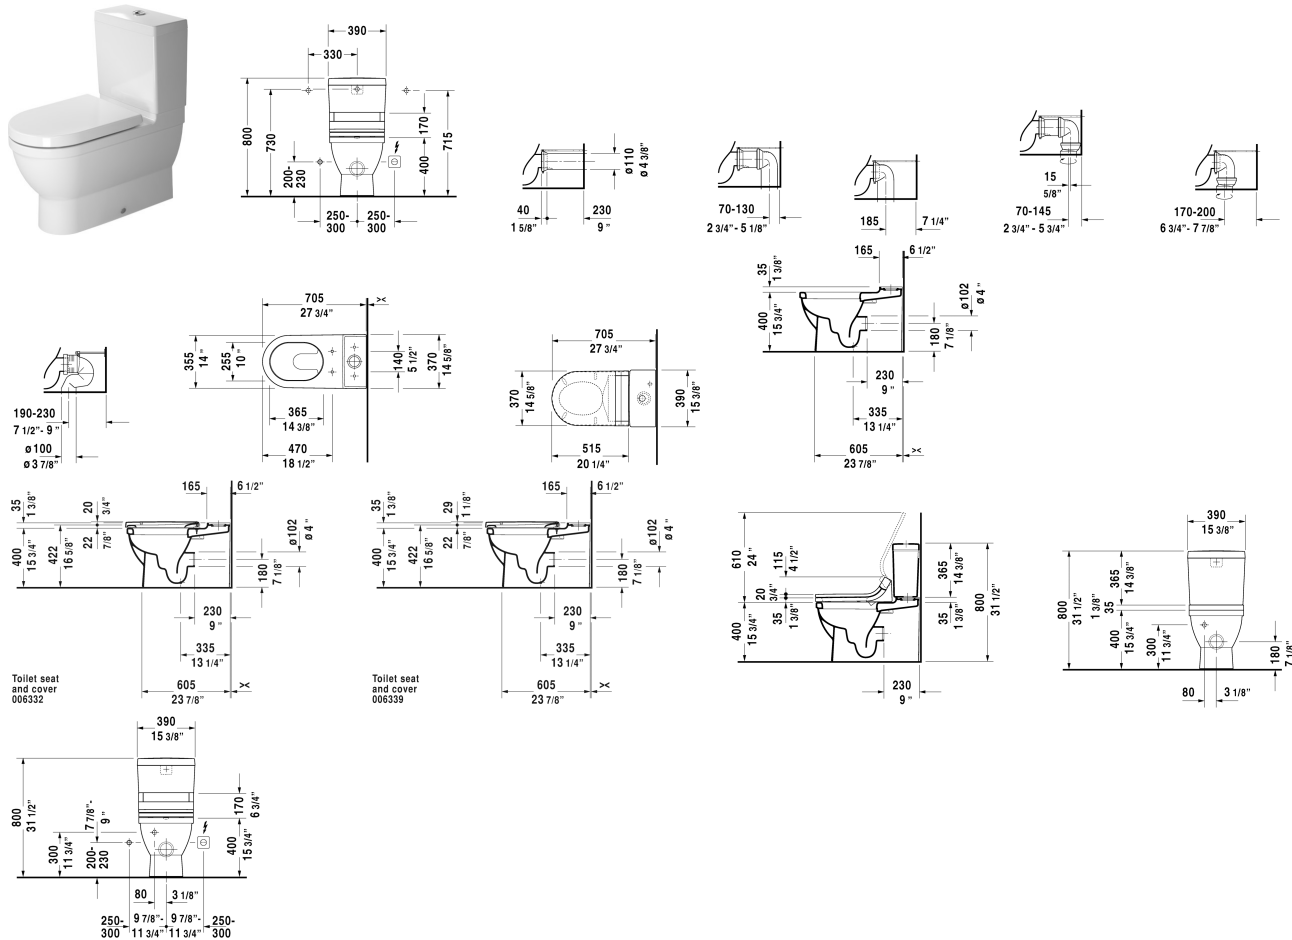

**Starck 3 Toilet close-coupled # 214109..92 / 214109..921**

**< 14 5/8" Inch >**

Toilet close-coupled	Dimension	Weight	Order number
(without tank), washdown model, suitable for SensoWash Starck, outlet for vario connector set, for horizontal and vertical outlet, length adjustable from 2 3/4" - 7 7/8", and vario connecting bend, vertical outlet from 7 1/2" - 9", hardware included, cUPC listed			
<b>Colors</b>			
00 White 20 HygieneGlaze (an antibacterial ceramic glaze that provides almost indefinite effectiveness)			
<b>Variant</b>			
◆ 1.6/0.8 gpf	14 5/8" x 27 3/4" Inch	75.6 lb	214109..92
◆ 1.6/0.8 gpf	14 5/8" x 27 3/4" Inch	75.6 lb	214109..921

**Starck 3 Toilet close-coupled # 214109..92 / 214109..921**

|&lt; 14 5/8" Inch &gt;|

Vario connector set incl. excenter	3.3 lb	001422
Vario connecting bend for vertical outlet	1.5 lb	899025
<b>Suitable products</b>		
Tank for bottom left supply, cUPC listed, 15 3/8" x 7 1/4" Inch	15 3/8" x 7 1/4" Inch	092010
Toilet seat and cover elongated, hinges stainless steel, removable, with slow close,		006339
SensoWash Starck shower-toilet seat remote control included, power actuated lid and seat, rear-, front and oscillating wash, individual adjustment of water-, air- and seat surface temperature as well as nozzle position and jet strength, self-cleaning wand, 2 individually programmable user profiles, night light, Quick release: easy seat unit removal and attachment, on / off-button, cIAPMO®ELECTRICAL, 14 5/8" x 20 1/4" Inch	14 5/8" x 20 1/4" Inch	610000
Toilet seat and cover elongated, hinges stainless steel, without slow close,		006332

*All drawings contain the necessary measurements which are subject to standard tolerances. They are stated in inch & mm and are non-binding. Exact measurements, in particular for customized installation scenarios, can only be taken from the finished ceramic piece.*