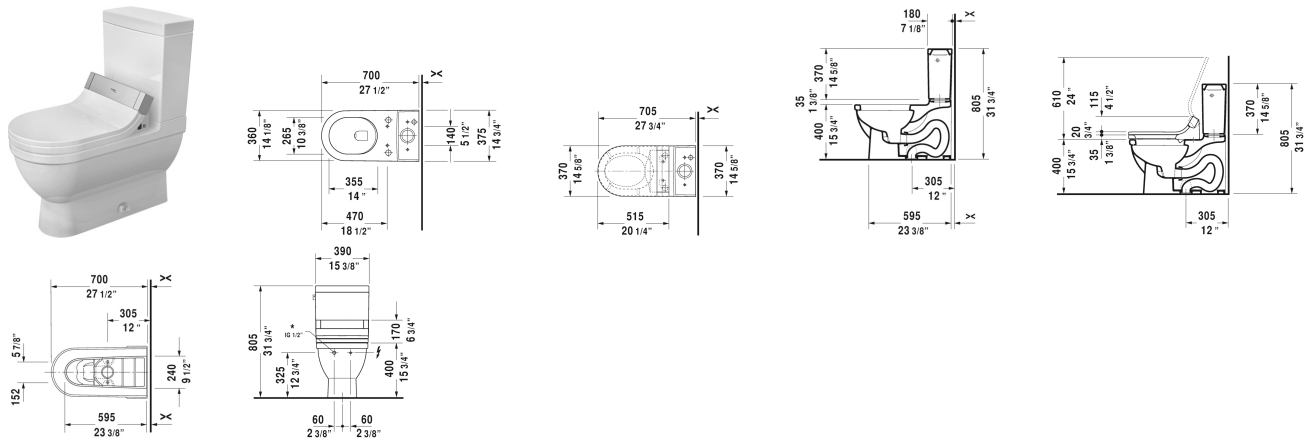

Starck 3 Two-Piece toilet # 212551..00

< 14 5/8" Inch >

Two-Piece toilet	Dimension	Weight	Order number
(without tank), US-version toilet, only in combination with SensoWash, elongated, 12" rough-in, connecting elements for SensoWash with concealed connections included, vertical outlet, cUPC listed, 1.28 gpf			
Colors			
00 White 20 HygieneGlaze (an antibacterial ceramic glaze that provides almost indefinite effectiveness)			
Variant			
🔹	14 5/8" x 27 3/4" Inch	85.8 lb	212551..00
Mounting set for One-piece and Two-piece toilets, 1/2", US-version		1.1 lb	001417
Suitable products			
Tank with Single Flush mechanism, with side lever, 3" flapper valve, bottom left supply, cUPC listed, 15 3/8" x 7 1/8" Inch	15 3/8" x 7 1/8" Inch		092040
SensoWash Starck C shower-toilet seat with concealed connections, remote control included, power actuated lid and seat, rear-, front and oscillating wash, individual adjustment of water-, air- and seat surface temperature as well as nozzle position and jet strength, self-cleaning wand, 2 individually programmable user profiles, night light, Quick release: easy seat unit removal and attachment, on / off-button, cIAPMO®ELECTRICAL, 14 5/8" x 20 1/4" Inch	14 5/8" x 20 1/4" Inch		610001

All drawings contain the necessary measurements which are subject to standard tolerances. They are stated in inch & mm and are non-binding. Exact measurements, in particular for customized installation scenarios, can only be taken from the finished ceramic piece.