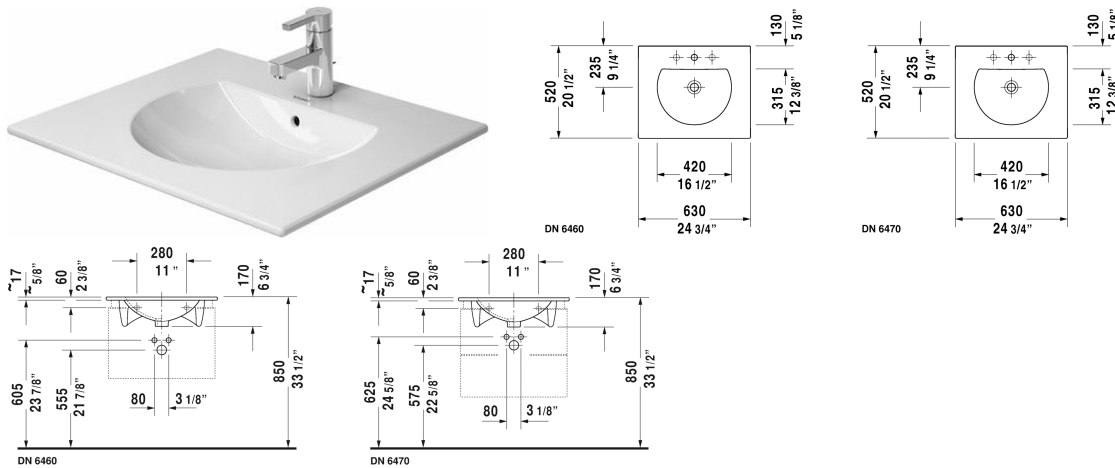

Darling New Furniture washbasin # 0499630000 / 0499630030

< 24 3/4" Inch >

Furniture washbasin	Dimension	Weight	Order number
with overflow, with faucet deck, hardware included, wall-mounted, cUPC® listed*, 24 3/4" Inch			
Colors			
00 White			
Variant			
●	24 3/4" x 20 1/2" Inch	35.3 lb	0499630000
●●●	24 3/4" x 20 1/2" Inch	35.3 lb	0499630030
Infobox			
* Complies with following standards: ASME A112.19.2/CSA B45.1, For vanity units the space-saving siphon is recommended			
Sanitary ceramics with the special WonderGliss surface finish will remain clean and attractive-looking for a long time to come. When ordering WonderGliss please add a "1" as eleventh digit to the model number.			
Space-saving siphon	1 1/4" Inch	0.9 lb	005076
Suitable products			
Vanity unit wall-mounted 1 pull-out compartment, compartment consists of glass dividers and 2 boxes (small/large), for Darling New # 049963, 23 5/8" x 19 5/8" Inch	23 5/8" x 19 5/8" Inch		XL6061
Vanity unit wall-mounted 1 pull-out compartment, for Darling New # 049963, 24 3/8" x 20 1/4" Inch	24 3/8" x 20 1/4" Inch		LC6161

Darling New Furniture washbasin # 0499630000 / 0499630030

|< 24 3/4" Inch >|

Vanity unit wall-mounted 2 drawers, upper drawer including cut-out for siphon and siphon cover, for Darling New # 049963, 24 3/8" x 20 1/4" Inch 24 3/8" x 20 1/4" Inch	LC6261
Vanity unit floorstanding 2 pull-out compartments, upper drawer including cut-out for siphon and siphon cover, for Darling New # 049963, 24 3/8" x 20 1/4" Inch	24 3/8" x 20 1/4" Inch LC6605

All drawings contain the necessary measurements which are subject to standard tolerances. They are stated in inch & mm and are non-binding. Exact measurements, in particular for customized installation scenarios, can only be taken from the finished ceramic piece.