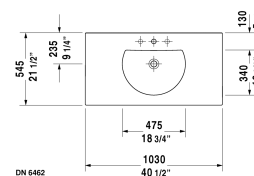

Darling New Furniture washbasin # 0499100000 / 0499100030

< 40 1/2" Inch >

ADA Installation

DN 6462

ADA Installation

ADA Installation

DN 6462

DN 6472

Furniture washbasin	Dimension	Weight	Order number
with overflow, with faucet deck, hardware included, wall-mounted, 40 1/2" Inch			
Colors			
00 White			
Variant			
●	40 1/2" x 21 1/2" Inch	55.8 lb	0499100000
●●●	40 1/2" x 21 1/2" Inch	55.8 lb	0499100030
Infobox			
For vanity units the space-saving siphon is recommended			
Sanitary ceramics with the special WonderGliss surface finish will remain clean and attractive-looking for a long time to come. When ordering WonderGliss please add a "1" as eleventh digit to the model number.			
Space-saving siphon	1 1/4" Inch	0.9 lb	005076
Suitable products			

Darling New Furniture washbasin ♿ # 0499100000 / 0499100030

|< 40 1/2" Inch >|

Vanity unit wall-mounted 1 pull-out compartment, compartment consists of glass dividers and 2 boxes (small/large), for Darling New # 049910, 39 3/8" x 20 1/2" Inch	39 3/8" x 20 1/2" Inch	XL6063
Vanity unit wall-mounted 1 pull-out compartment, for Darling New # 049910, 40 1/8" x 21 1/8" Inch	40 1/8" x 21 1/8" Inch	LC6163
Vanity unit wall-mounted 2 drawers, upper drawer including cut-out for siphon and siphon cover, for Darling New # 049910, 40 1/8" x 21 1/8" Inch	40 1/8" x 21 1/8" Inch	LC6263
Vanity unit floorstanding 2 pull-out compartments, upper drawer including cut-out for siphon and siphon cover, for Darling New # 049910, 40 1/8" x 21 1/8" Inch	40 1/8" x 21 1/8" Inch	LC6607

All drawings contain the necessary measurements which are subject to standard tolerances. They are stated in inch & mm and are non-binding. Exact measurements, in particular for customized installation scenarios, can only be taken from the finished ceramic piece.