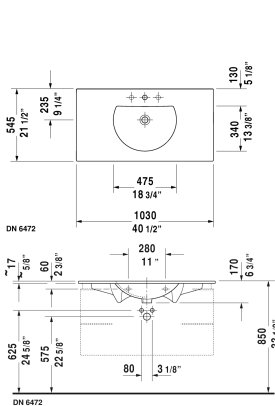

Darling New Furniture washbasin # 0499100000 / 0499100030

< 40 1/2" Inch >

ADA Installation

DN 6462

ADA Installation

ADA Installation

DN 6462

DN 6472

Furniture washbasin	Dimension	Weight	Order number
with overflow, with faucet deck, hardware included, wall-mounted, 40 1/2" Inch			
Colors			
00 White			
Variant			
●	40 1/2" x 21 1/2" Inch	55.8 lb	0499100000
●●●	40 1/2" x 21 1/2" Inch	55.8 lb	0499100030
Infobox			
For vanity units the space-saving siphon is recommended			
Sanitary ceramics with the special WonderGliss surface finish will remain clean and attractive-looking for a long time to come. When ordering WonderGliss please add a "1" as eleventh digit to the model number.			
Space-saving siphon	1 1/4" Inch	0.9 lb	005076
Suitable products			

Darling New Furniture washbasin ♿ # 0499100000 / 0499100030

|< 40 1/2" Inch >|

Vanity unit wall-mounted 1 pull-out compartment, compartment consists of glass dividers and 2 boxes (small/large), for Darling New # 049910, 39 3/8" x 20 1/2" Inch	39 3/8" x 20 1/2" Inch	XL6063
Vanity unit wall-mounted 1 pull-out compartment, for Darling New # 049910, 40 1/8" x 21 1/8" Inch	40 1/8" x 21 1/8" Inch	LC6163
Vanity unit wall-mounted 2 drawers, upper drawer including cut-out for siphon and siphon cover, for Darling New # 049910, 40 1/8" x 21 1/8" Inch	40 1/8" x 21 1/8" Inch	LC6263
Vanity unit floorstanding 2 pull-out compartments, upper drawer including cut-out for siphon and siphon cover, for Darling New # 049910, 40 1/8" x 21 1/8" Inch	40 1/8" x 21 1/8" Inch	LC6607

All drawings contain the necessary measurements which are subject to standard tolerances. They are stated in inch & mm and are non-binding. Exact measurements, in particular for customized installation scenarios, can only be taken from the finished ceramic piece.