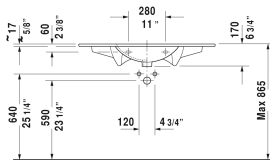

ADA Installation