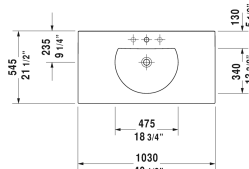

Darling New Furniture washbasin # 0499100000 / 0499100030

< 40 1/2" Inch >

ADA Installation

DN 6462

ADA Installation

ADA Installation

DN 6462

DN 6472

Furniture washbasin	Dimension	Weight	Order number
with overflow, with faucet deck, hardware included, wall-mounted, 40 1/2" Inch			
Colors			
00 White			
Variant			
●	40 1/2" x 21 1/2" Inch	55.8 lb	0499100000
●●●	40 1/2" x 21 1/2" Inch	55.8 lb	0499100030
Infobox			
For vanity units the space-saving siphon is recommended			
Sanitary ceramics with the special WonderGliss surface finish will remain clean and attractive-looking for a long time to come. When ordering WonderGliss please add a "1" as eleventh digit to the model number.			
Space-saving siphon	1 1/4" Inch	0.9 lb	005076
Suitable products			

Darling New Furniture washbasin ♿ # 0499100000 / 0499100030

|< 40 1/2" Inch >|

Vanity unit wall-mounted 1 pull-out compartment, compartment consists of glass dividers and 2 boxes (small/large), for Darling New # 049910, 39 3/8" x 20 1/2" Inch	39 3/8" x 20 1/2" Inch	XL6063
Vanity unit wall-mounted 1 pull-out compartment, for Darling New # 049910, 40 1/8" x 21 1/8" Inch	40 1/8" x 21 1/8" Inch	LC6163
Vanity unit wall-mounted 2 drawers, upper drawer including cut-out for siphon and siphon cover, for Darling New # 049910, 40 1/8" x 21 1/8" Inch	40 1/8" x 21 1/8" Inch	LC6263
Vanity unit floorstanding 2 pull-out compartments, upper drawer including cut-out for siphon and siphon cover, for Darling New # 049910, 40 1/8" x 21 1/8" Inch	40 1/8" x 21 1/8" Inch	LC6607

All drawings contain the necessary measurements which are subject to standard tolerances. They are stated in inch & mm and are non-binding. Exact measurements, in particular for customized installation scenarios, can only be taken from the finished ceramic piece.