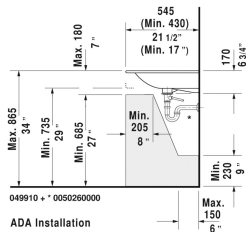

Darling New Furniture washbasin # 0499100000 / 0499100030

< 40 1/2" Inch >

ADA Installation

DN 6462

ADA Installation

ADA Installation

DN 6462

DN 6472

Furniture washbasin	Dimension	Weight	Order number
with overflow, with faucet deck, hardware included, wall-mounted, 40 1/2" Inch			
Colors			
00 White			
Variant			
●	40 1/2" x 21 1/2" Inch	55.8 lb	0499100000
●●●	40 1/2" x 21 1/2" Inch	55.8 lb	0499100030
Infobox			
For vanity units the space-saving siphon is recommended			
Sanitary ceramics with the special WonderGliss surface finish will remain clean and attractive-looking for a long time to come. When ordering WonderGliss please add a "1" as eleventh digit to the model number.			
Space-saving siphon	1 1/4" Inch	0.9 lb	005076
Suitable products			

Darling New Furniture washbasin ♿ # 0499100000 / 0499100030

|< 40 1/2" Inch >|

Vanity unit wall-mounted 1 pull-out compartment, compartment consists of glass dividers and 2 boxes (small/large), for Darling New # 049910, 39 3/8" x 20 1/2" Inch	39 3/8" x 20 1/2" Inch	XL6063
Vanity unit wall-mounted 1 pull-out compartment, for Darling New # 049910, 40 1/8" x 21 1/8" Inch	40 1/8" x 21 1/8" Inch	LC6163
Vanity unit wall-mounted 2 drawers, upper drawer including cut-out for siphon and siphon cover, for Darling New # 049910, 40 1/8" x 21 1/8" Inch	40 1/8" x 21 1/8" Inch	LC6263
Vanity unit floorstanding 2 pull-out compartments, upper drawer including cut-out for siphon and siphon cover, for Darling New # 049910, 40 1/8" x 21 1/8" Inch	40 1/8" x 21 1/8" Inch	LC6607

All drawings contain the necessary measurements which are subject to standard tolerances. They are stated in inch & mm and are non-binding. Exact measurements, in particular for customized installation scenarios, can only be taken from the finished ceramic piece.