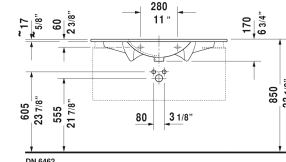

Darling New Furniture washbasin # 0499100000 / 0499100030

< 40 1/2" Inch >

DN 6462

Furniture washbasin	Dimension	Weight	Order number
with overflow, with faucet deck, hardware included, wall-mounted, 40 1/2" Inch			
Colors			
00 White			
Variant			
●	40 1/2" x 21 1/2" Inch	55.8 lb	0499100000
●●●	40 1/2" x 21 1/2" Inch	55.8 lb	0499100030
Infobox			
For vanity units the space-saving siphon is recommended			
Sanitary ceramics with the special WonderGliss surface finish will remain clean and attractive-looking for a long time to come. When ordering WonderGliss please add a "1" as eleventh digit to the model number.			
Space-saving siphon	1 1/4" Inch	0.9 lb	005076
Suitable products