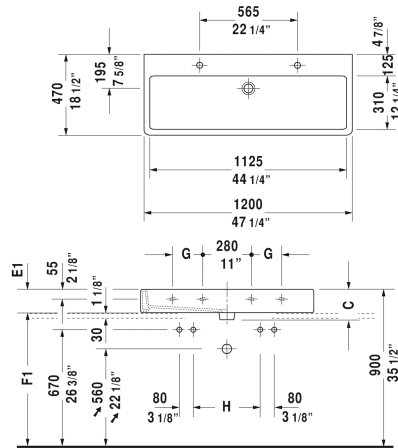

Vero Washbasin ground # 045412..26

< 47 1/4" Inch >

Washbasin ground	Dimension	Weight	Order number
with tap platform, wall-mounted, hardware included, cUPC listed, 47 1/4" Inch			
<b>Colors</b>			
00 White 08 Black			
<b>Variant</b>			
● __ ● with overflow	47 1/4" x 18 1/2" Inch	73.9 lb	045412..26
<b>Infobox</b>			
When mounting ceramics larger than 39 3/8", 2 sets of basin hardware # 6951000000 are required, Recommended in connection with two single lever basin mixers, In combination with pop-up basin waste or push-open valve, the flow capacity of max. 2 gallons per minute per faucet should not be exceeded, When mounting 2 one-hole faucets, required space in between is # 045412, 235012 22 1/4" and # 045410, 235010 18 1/4"			
Sanitary ceramics with the special WonderGliss surface finish will remain clean and attractive-looking for a long time to come. When ordering WonderGliss please add a "1" as eleventh digit to the model number.			
<b>Suitable products</b>			
Vanity unit wall-mounted 1 pull-out compartment, countertop including one cut-out, 48 5/8" x 22 1/4" Inch	48 5/8" x 22 1/4" Inch		S19528 L/M/R
Console for above-counter basin and vanity basin 1 console with one cut-out, Width min. see ordering information, Width max. 78 3/4", price per section of 3 7/8", basic price until 31 1/2", 18 7/8" Inch	18 7/8" Inch		LC094C

All drawings contain the necessary measurements which are subject to standard tolerances. They are stated in inch & mm and are non-binding. Exact measurements, in particular for customized installation scenarios, can only be taken from the finished ceramic piece.

Vero Washbasin ground # 045412..26

|< 47 1/4" Inch >|

---