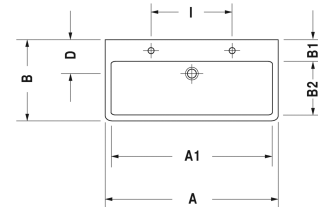

Vero Washbasin ground # 045412..26

< 47 1/4" Inch >

Washbasin ground	Dimension	Weight	Order number
with tap platform, wall-mounted, hardware included, cUPC listed, 47 1/4" Inch			
<b>Colors</b>			
00 White 08 Black			
<b>Variant</b>			
● __ ● with overflow	47 1/4" x 18 1/2" Inch	73.9 lb	045412..26
<b>Infobox</b>			
When mounting ceramics larger than 39 3/8", 2 sets of basin hardware # 6951000000 are required, Recommended in connection with two single lever basin mixers, In combination with pop-up basin waste or push-open valve, the flow capacity of max. 2 gallons per minute per faucet should not be exceeded, When mounting 2 one-hole faucets, required space in between is # 045412, 235012 22 1/4" and # 045410, 235010 18 1/4"			
Sanitary ceramics with the special WonderGliss surface finish will remain clean and attractive-looking for a long time to come. When ordering WonderGliss please add a "1" as eleventh digit to the model number.			
<b>Suitable products</b>			
Vanity unit wall-mounted 1 pull-out compartment, countertop including one cut-out, 48 5/8" x 22 1/4" Inch	48 5/8" x 22 1/4" Inch		S19528 L/M/R
Console for above-counter basin and vanity basin 1 console with one cut-out, Width min. see ordering information, Width max. 78 3/4", price per section of 3 7/8", basic price until 31 1/2", 18 7/8" Inch	18 7/8" Inch		LC094C

All drawings contain the necessary measurements which are subject to standard tolerances. They are stated in inch & mm and are non-binding. Exact measurements, in particular for customized installation scenarios, can only be taken from the finished ceramic piece.

Vero Washbasin ground # 045412..26

|< 47 1/4" Inch >|

---