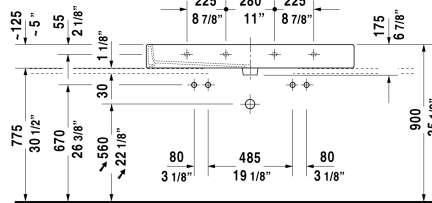

Vero Washbasin ground # 045412..26

< 47 1/4" Inch >

Washbasin ground	Dimension	Weight	Order number
with tap platform, wall-mounted, hardware included, cUPC listed, 47 1/4" Inch			
<b>Colors</b>			
00 White 08 Black			
<b>Variant</b>			
● __ ● with overflow	47 1/4" x 18 1/2" Inch	73.9 lb	045412..26
<b>Infobox</b>			
When mounting ceramics larger than 39 3/8", 2 sets of basin hardware # 6951000000 are required, Recommended in connection with two single lever basin mixers, In combination with pop-up basin waste or push-open valve, the flow capacity of max. 2 gallons per minute per faucet should not be exceeded, When mounting 2 one-hole faucets, required space in between is # 045412, 235012 22 1/4" and # 045410, 235010 18 1/4"			
Sanitary ceramics with the special WonderGliss surface finish will remain clean and attractive-looking for a long time to come. When ordering WonderGliss please add a "1" as eleventh digit to the model number.			
<b>Suitable products</b>			
Vanity unit wall-mounted 1 pull-out compartment, countertop including one cut-out, 48 5/8" x 22 1/4" Inch	48 5/8" x 22 1/4" Inch		S19528 L/M/R
Console for above-counter basin and vanity basin 1 console with one cut-out, Width min. see ordering information, Width max. 78 3/4", price per section of 3 7/8", basic price until 31 1/2", 18 7/8" Inch	18 7/8" Inch		LC094C

All drawings contain the necessary measurements which are subject to standard tolerances. They are stated in inch & mm and are non-binding. Exact measurements, in particular for customized installation scenarios, can only be taken from the finished ceramic piece.

Vero Washbasin ground # 045412..26

|< 47 1/4" Inch >|

---