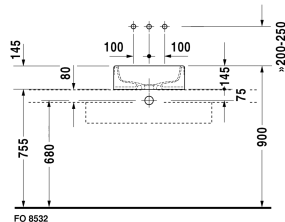

Starck 1 Washbowl # 0445460000

| < Ø 18 1/8" Inch > |

Washbowl	Dimension	Weight	Order number
ground, without overflow, hardware included, without tap platform, cUPC listed, Ø 18 1/8" Inch			
Colors			
00 White			
Variant			
☒	Ø 18 1/8" Inch	24.7 lb	0445460000
Sanitary ceramics with the special WonderGliss surface finish will remain clean and attractive-looking for a long time to come. When ordering WonderGliss please add a "1" as eleventh digit to the model number.			
Design Siphon		3.3 lb	005036
Slotted waste for washbasins without overflow	2" Inch	0.7 lb	005024
Suitable products			
Vanity unit wall-mounted 1 pull-out compartment, countertop including one cut-out, for 1 above-counter basin central, 31 1/2" x 21 5/8" Inch	31 1/2" x 21 5/8" Inch		KT6694

All drawings contain the necessary measurements which are subject to standard tolerances. They are stated in inch & mm and are non-binding. Exact measurements, in particular for customized installation scenarios, can only be taken from the finished ceramic piece.