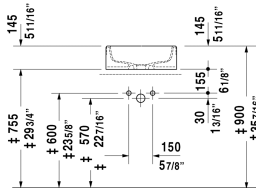

Starck 1 Washbowl # 0445460000

| < Ø 18 1/8" Inch > |

Washbowl	Dimension	Weight	Order number
ground, without overflow, hardware included, without tap platform, cUPC listed, Ø 18 1/8" Inch			
Colors			
00 White			
Variant			
☒	Ø 18 1/8" Inch	24.7 lb	0445460000
Sanitary ceramics with the special WonderGliss surface finish will remain clean and attractive-looking for a long time to come. When ordering WonderGliss please add a "1" as eleventh digit to the model number.			
Design Siphon		3.3 lb	005036
Slotted waste for washbasins without overflow	2" Inch	0.7 lb	005024
Suitable products			
Vanity unit wall-mounted 1 pull-out compartment, countertop including one cut-out, for 1 above-counter basin central, 31 1/2" x 21 5/8" Inch	31 1/2" x 21 5/8" Inch		KT6694

All drawings contain the necessary measurements which are subject to standard tolerances. They are stated in inch & mm and are non-binding. Exact measurements, in particular for customized installation scenarios, can only be taken from the finished ceramic piece.