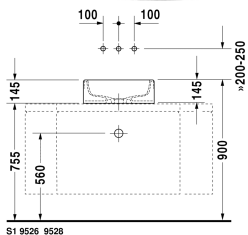

Starck 1 Washbowl # 0445460000

| < Ø 18 1/8" Inch > |

Washbowl	Dimension	Weight	Order number
ground, without overflow, hardware included, without tap platform, cUPC listed, Ø 18 1/8" Inch			
Colors			
00 White			
Variant			
☒	Ø 18 1/8" Inch	24.7 lb	0445460000
Sanitary ceramics with the special WonderGliss surface finish will remain clean and attractive-looking for a long time to come. When ordering WonderGliss please add a "1" as eleventh digit to the model number.			
Design Siphon		3.3 lb	005036
Slotted waste for washbasins without overflow	2" Inch	0.7 lb	005024
Suitable products			
Vanity unit wall-mounted 1 pull-out compartment, countertop including one cut-out, for 1 above-counter basin central, 31 1/2" x 21 5/8" Inch	31 1/2" x 21 5/8" Inch		KT6694

All drawings contain the necessary measurements which are subject to standard tolerances. They are stated in inch & mm and are non-binding. Exact measurements, in particular for customized installation scenarios, can only be taken from the finished ceramic piece.