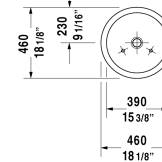

Starck 1 Washbowl # 0445460000

| < Ø 18 1/8" Inch > |

Washbowl	Dimension	Weight	Order number
ground, without overflow, hardware included, without tap platform, cUPC listed, Ø 18 1/8" Inch			
Colors			
00 White			
Variant			
☒	Ø 18 1/8" Inch	24.7 lb	0445460000
Sanitary ceramics with the special WonderGliss surface finish will remain clean and attractive-looking for a long time to come. When ordering WonderGliss please add a "1" as eleventh digit to the model number.			
Design Siphon		3.3 lb	005036
Slotted waste for washbasins without overflow	2" Inch	0.7 lb	005024
Suitable products			
Vanity unit wall-mounted 1 pull-out compartment, countertop including one cut-out, for 1 above-counter basin central, 31 1/2" x 21 5/8" Inch	31 1/2" x 21 5/8" Inch		KT6694