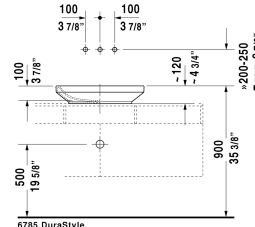

DuraStyle Washbowl # 0349600000

< 23 5/8" Inch >

Washbowl	Dimension	Weight	Order number
ground, without overflow, without tap platform, hardware included, cUPC listed, 23 5/8" Inch			
Colors			
00 White			
Variant			
☒	23 5/8" x 15" Inch	26.5 lb	0349600000
Sanitary ceramics with the special WonderGliss surface finish will remain clean and attractive-looking for a long time to come. When ordering WonderGliss please add a "1" as eleventh digit to the model number.			
Suitable products			
Vanity unit wall-mounted 1 pull-out compartment, countertop including one cut-out, for 1 above-counter basin central, 31 1/2" x 21 5/8" Inch	31 1/2" x 21 5/8" Inch		KT6694
Vanity unit wall-mounted 1 pull-out compartment, countertop including one cut-out, for 1 above-counter basin central, 39 3/8" x 21 5/8" Inch	39 3/8" x 21 5/8" Inch		KT6695
Vanity unit wall-mounted 1 pull-out compartment, countertop including one cut-out, for 1 above-counter basin central, 47 1/4" x 21 5/8" Inch	47 1/4" x 21 5/8" Inch		KT6696
Vanity unit wall-mounted 2 pull-out compartments, 1 countertop with one cut-out or two cut-outs, for 1 or 2 above-counter basins, 55 1/8" x 21 5/8" Inch	55 1/8" x 21 5/8" Inch		KT6697 B/L/R
Vanity unit wall-mounted 2 drawers, upper drawer including cut-out for siphon and siphon cover, countertop including one cut-out, for 1 above-counter basin central, 31 1/2" x 21 5/8" Inch	31 1/2" x 21 5/8" Inch		KT6654