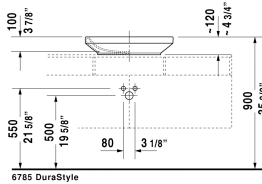

DuraStyle Washbowl # 0349600000

< 23 5/8" Inch >

Washbowl	Dimension	Weight	Order number
ground, without overflow, without tap platform, hardware included, cUPC listed, 23 5/8" Inch			
Colors			
00 White			
Variant			
☒	23 5/8" x 15" Inch	26.5 lb	0349600000
Sanitary ceramics with the special WonderGliss surface finish will remain clean and attractive-looking for a long time to come. When ordering WonderGliss please add a "1" as eleventh digit to the model number.			
Suitable products			
Vanity unit wall-mounted 1 pull-out compartment, countertop including one cut-out, for 1 above-counter basin central, 31 1/2" x 21 5/8" Inch	31 1/2" x 21 5/8" Inch		KT6694
Vanity unit wall-mounted 1 pull-out compartment, countertop including one cut-out, for 1 above-counter basin central, 39 3/8" x 21 5/8" Inch	39 3/8" x 21 5/8" Inch		KT6695
Vanity unit wall-mounted 1 pull-out compartment, countertop including one cut-out, for 1 above-counter basin central, 47 1/4" x 21 5/8" Inch	47 1/4" x 21 5/8" Inch		KT6696
Vanity unit wall-mounted 2 pull-out compartments, 1 countertop with one cut-out or two cut-outs, for 1 or 2 above-counter basins, 55 1/8" x 21 5/8" Inch	55 1/8" x 21 5/8" Inch		KT6697 B/L/R
Vanity unit wall-mounted 2 drawers, upper drawer including cut-out for siphon and siphon cover, countertop including one cut-out, for 1 above-counter basin central, 31 1/2" x 21 5/8" Inch	31 1/2" x 21 5/8" Inch		KT6654