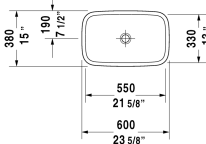

DuraStyle Washbowl # 0349600000

< 23 5/8" Inch >

Washbowl	Dimension	Weight	Order number
ground, without overflow, without tap platform, hardware included, cUPC listed, 23 5/8" Inch			
Colors			
00 White			
Variant			
☒	23 5/8" x 15" Inch	26.5 lb	0349600000
Sanitary ceramics with the special WonderGliss surface finish will remain clean and attractive-looking for a long time to come. When ordering WonderGliss please add a "1" as eleventh digit to the model number.			
Suitable products			
Vanity unit wall-mounted 1 pull-out compartment, countertop including one cut-out, for 1 above-counter basin central, 31 1/2" x 21 5/8" Inch	31 1/2" x 21 5/8" Inch		KT6694
Vanity unit wall-mounted 1 pull-out compartment, countertop including one cut-out, for 1 above-counter basin central, 39 3/8" x 21 5/8" Inch	39 3/8" x 21 5/8" Inch		KT6695
Vanity unit wall-mounted 1 pull-out compartment, countertop including one cut-out, for 1 above-counter basin central, 47 1/4" x 21 5/8" Inch	47 1/4" x 21 5/8" Inch		KT6696
Vanity unit wall-mounted 2 pull-out compartments, 1 countertop with one cut-out or two cut-outs, for 1 or 2 above-counter basins, 55 1/8" x 21 5/8" Inch	55 1/8" x 21 5/8" Inch		KT6697 B/L/R
Vanity unit wall-mounted 2 drawers, upper drawer including cut-out for siphon and siphon cover, countertop including one cut-out, for 1 above-counter basin central, 31 1/2" x 21 5/8" Inch	31 1/2" x 21 5/8" Inch		KT6654