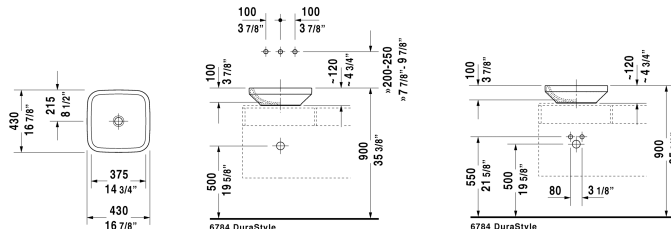

DuraStyle Washbowl # 0349430000

< 16 7/8" Inch >

Washbowl	Dimension	Weight	Order number
ground, without overflow, without tap platform, hardware included, cUPC listed, 16 7/8" Inch			
Colors			
00 White			
Variant			
☒	16 7/8" x 16 7/8" Inch	22.7 lb	0349430000
Sanitary ceramics with the special WonderGliss surface finish will remain clean and attractive-looking for a long time to come. When ordering WonderGliss please add a "1" as eleventh digit to the model number.			
Suitable products			
Vanity unit wall-mounted 1 pull-out compartment, countertop including one cut-out, for 1 above-counter basin central, 31 1/2" x 21 5/8" Inch	31 1/2" x 21 5/8" Inch		KT6694
Vanity unit wall-mounted 1 pull-out compartment, countertop including one cut-out, for 1 above-counter basin central, 39 3/8" x 21 5/8" Inch	39 3/8" x 21 5/8" Inch		KT6695
Vanity unit wall-mounted 1 pull-out compartment, countertop including one cut-out, for 1 above-counter basin central, 47 1/4" x 21 5/8" Inch	47 1/4" x 21 5/8" Inch		KT6696
Vanity unit wall-mounted 2 pull-out compartments, 1 countertop with one cut-out or two cut-outs, for 1 or 2 above-counter basins, 55 1/8" x 21 5/8" Inch	55 1/8" x 21 5/8" Inch		KT6697 B/L/R
Vanity unit wall-mounted 2 drawers, upper drawer including cut-out for siphon and siphon cover, countertop including one cut-out, for 1 above-counter basin central, 31 1/2" x 21 5/8" Inch	31 1/2" x 21 5/8" Inch		KT6654
Vanity unit wall-mounted 2 drawers, upper drawer including cut-out for siphon and siphon cover, countertop including one cut-out, for 1 above-counter basin central, 39 3/8" x 21 5/8" Inch	39 3/8" x 21 5/8" Inch		KT6655