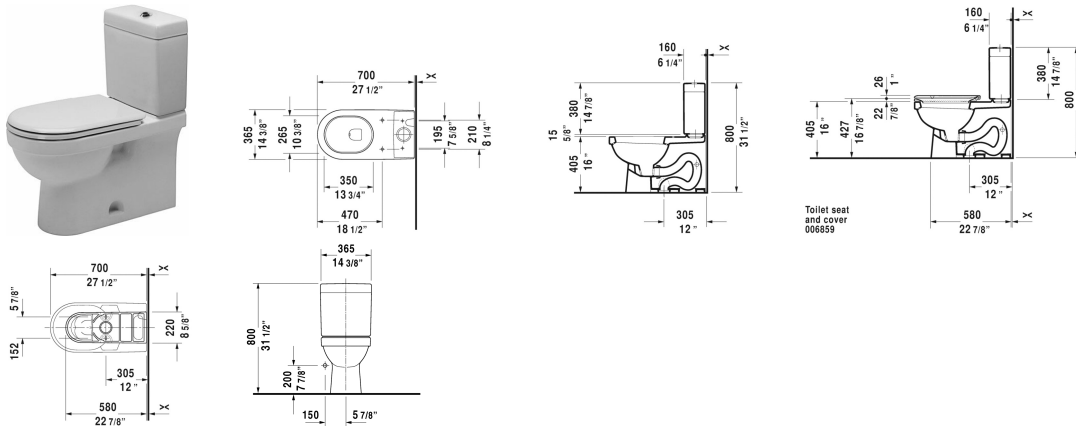

Happy D.2 Two-Piece toilet # 011201..62

< 14 3/8" Inch >

Two-Piece toilet	Dimension	Weight	Order number
(without tank), syphonic, 12" rough-in, vertical outlet, cUPC® listed*, 1.28 gpf			
Colors			
00 White 20 HygieneGlaze (an antibacterial ceramic glaze that provides almost indefinite effectiveness)			
Variant			
🔹	14 3/8" x 27 1/2" Inch	62.5 lb	011201..62
Infobox			
* Complies with following standards: ASME A112.19.2/CSA B45.1			
Mounting set for One-Piece and Two-Piece toilets, outlet 3/8" - male thread, wall connection 1/2" - female thread, 1/2", North American version	15" Inch	1.1 lb	001431
Suitable products			
Toilet seat and cover elongated, hinges stainless steel, with slow close,			006859
Tank bottom left supply, cUPC® listed*, 14 3/8" x 6 1/4" Inch	14 3/8" x 6 1/4" Inch		092910

All drawings contain the necessary measurements which are subject to standard tolerances. They are stated in inch & mm and are non-binding. Exact measurements, in particular for customized installation scenarios, can only be taken from the finished ceramic piece.