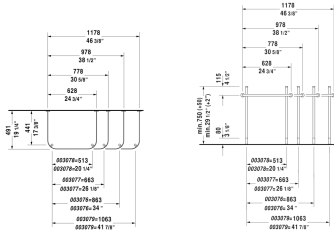

Happy D.2 Metal console # 0030771000

| < 26 1/8" Inch > |

Metal console	Dimension	Weight	Order number
height adjustable +2", Chrome, for washbasin # 231880			
Colors			
10 Chrome			
Variant			
	26 1/8" x 19 1/4" Inch	7.7 lb	0030771000
Suitable products			
Furniture washbasin with overflow, with faucet deck, overflow clip Chrome included, underside fully glazed, hardware included, wall-mounted, 31 1/2" x 19 7/8" Inch	31 1/2" x 19 7/8" Inch		231880

All drawings contain the necessary measurements which are subject to standard tolerances. They are stated in inch & mm and are non-binding. Exact measurements, in particular for customized installation scenarios, can only be taken from the finished ceramic piece.