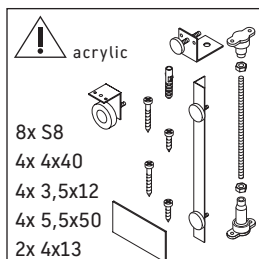

## Mounting instructions

Starck # 7X0333

Follow all other installation instructions!