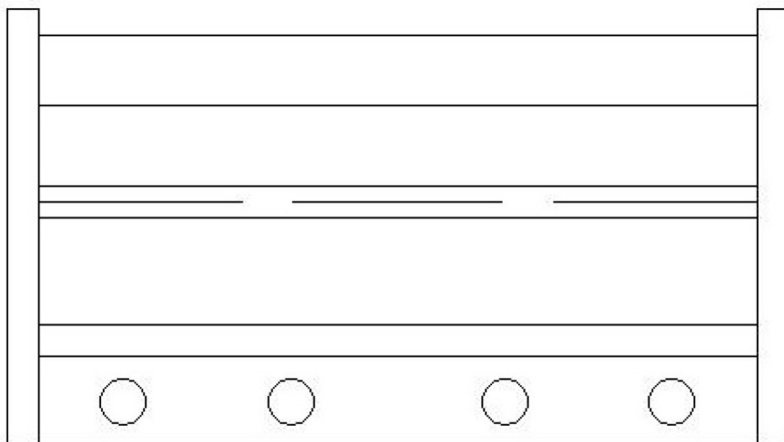

AB5508

18" Wall Mounted Wooden Shelf & Hooks Bathroom
Accessory

17 3/4"

4"

9 7/8"

Note: All product dimensions are approximate and should be verified on site prior to installation.
Visit www.ALFIbrand.com for more information.