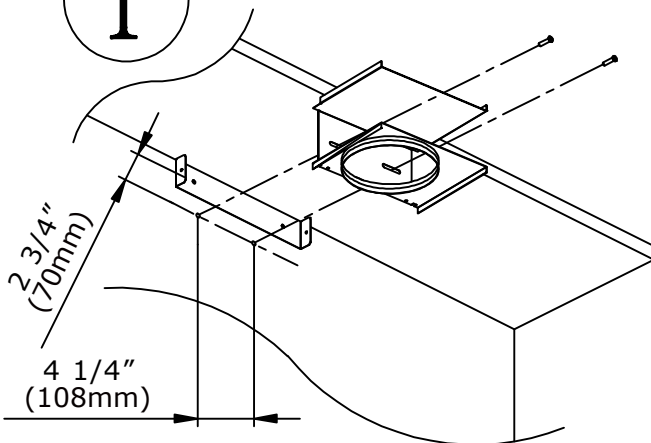

BRC-0008

For use with : BVE-ExxBx

Remove all black foam from filter opening before installing the charcoal filter brackets.

LIST OF MATERIALS

1

2