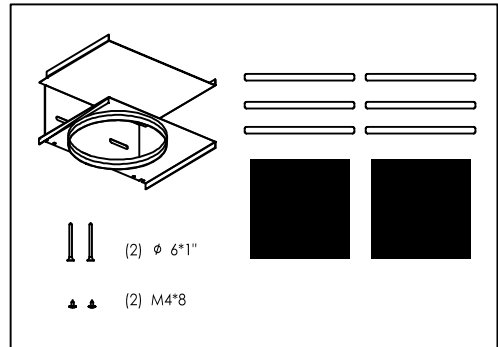

LIST OF MATERIALS