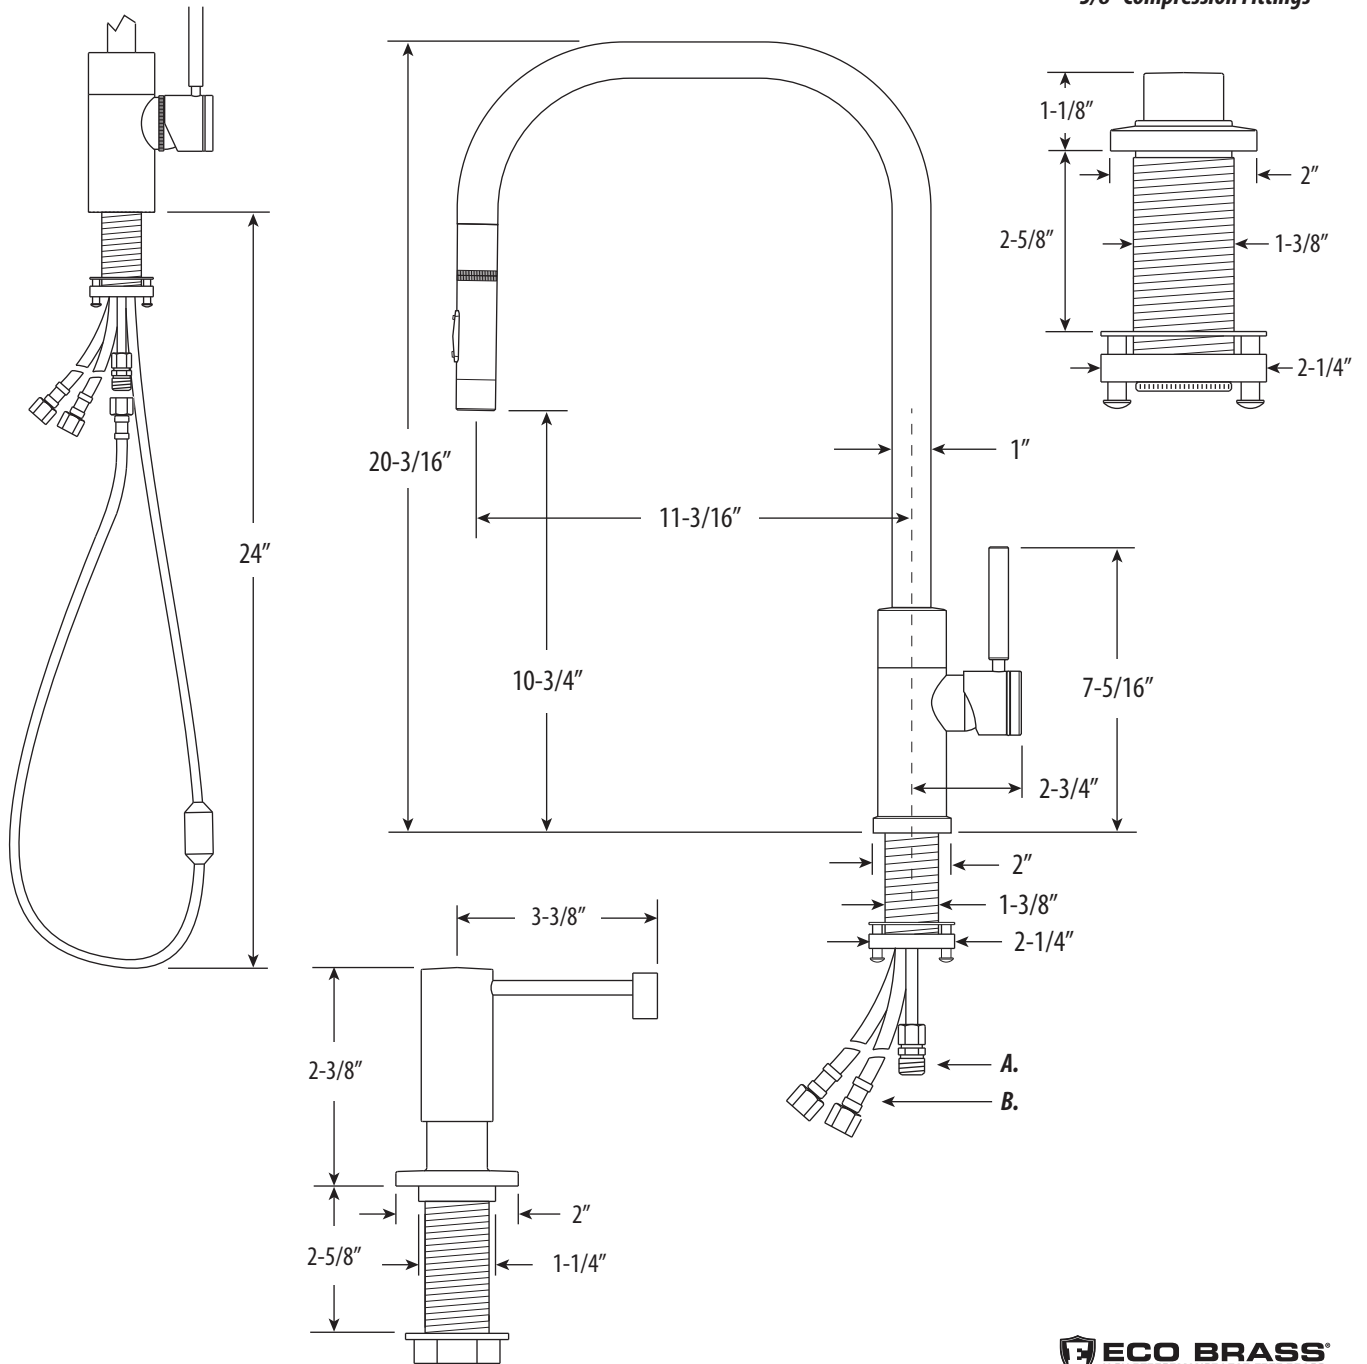

FULTON MODERN EXTENDED REACH PLP PULLDOWN FAUCET / 3PC. SUITE

10300-3

- Max Counter Thickness 2-3/8"
- Minimum Install Hole Size 1-1/2"

A. Spray Connection with 3/8" Compression Fitting

B. Supply Hoses - 20" Long with 3/8" Compression Fittings

ECO BRASS
HIGH PERFORMANCE LEAD FREE BRASS

DIMENSIONS MAY VARY AND ARE SUBJECT TO CHANGE. NO RESPONSIBILITY IS ASSUMED FOR USE OF SUPERCEDED OR VOIDED DATA