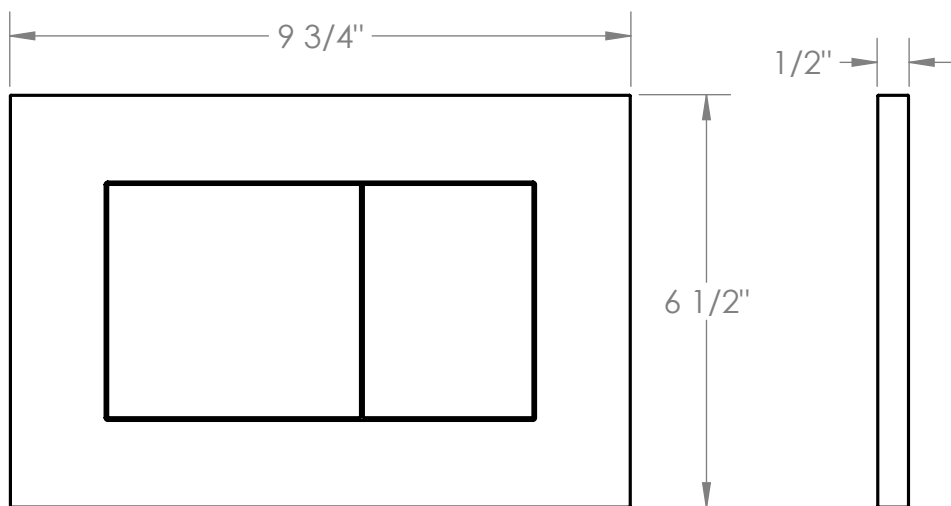

FLP500

Actuator Plate for Concealed Tanks

Compatible with Geberit 111.335.00.5, 111.798.00.1,
111.902.00.5, and 111.597.00.1 carriers

For use with Sigma series cistern tanks

Includes Frame Kit

Meets the applicable requirements of ASME A112.18.1-2005/CSA B125.1-05, entitled "Plumbing Supply Fittings"