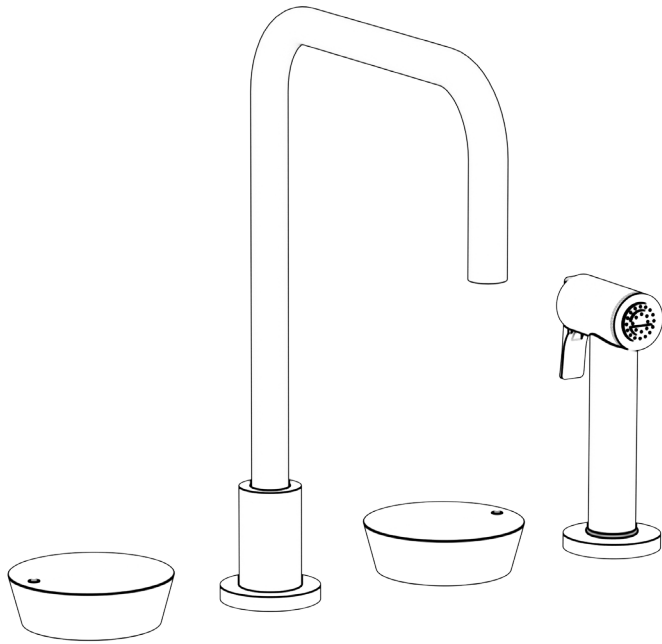

WATERMARK

BROOKLYN, NEW YORK

Zen 36-7.1-CM

Deck Mounted, Two Handle Faucet with Side Spray

- Side Spray Hose Length: 50" (Final Length May Vary)
- Fits Deck Up To 1-3/4" Thick
- Recommended Mounting Hole: 1-3/8"
- All Lead-Free Brass Construction
- Flow Rate: 1.75 GPM
- 1/4 Turn Ceramic Cartridge
- 360° Rotating Spout
- Professional Installation Required

Available in all finishes shown on the [Watermark Designs website](#)

Meets the applicable requirements of ASME A112.18.1-2005/CSA B125.1-05, entitled "Plumbing Supply Fittings".

Watermark Designs reserves the right to make revisions without notice to produce specifications. All product dimensions are nominal.

Mountain Morning (MM)

Winter Morning (WM)

NOTE: Each rock handle is a natural stone handpicked from the pristine shores of the Great Lakes. Each one is unique and will not be identical to another, though we try to pair the most similar ones. The dimensions shown here are only to be used as a guide.