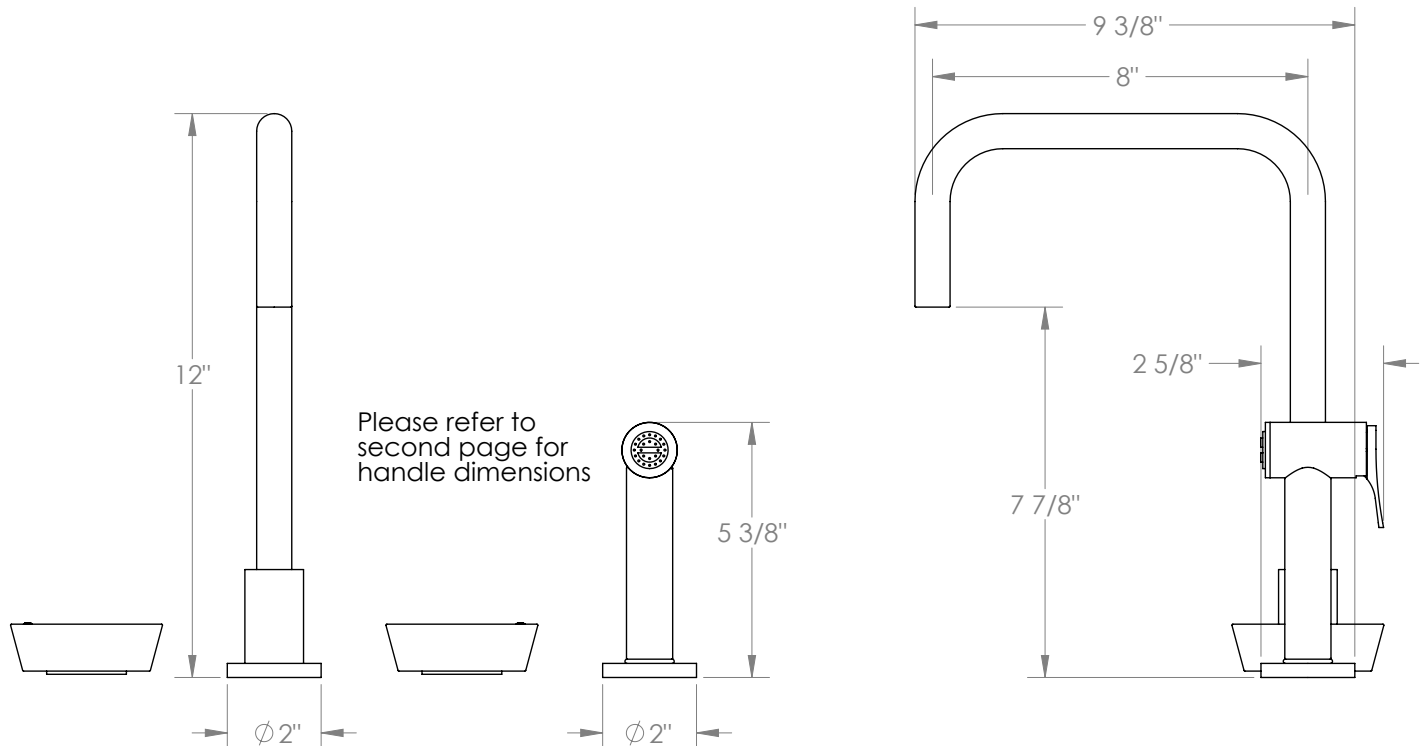

WATERMARK

BROOKLYN, NEW YORK

Zen 36-7.1-CM

Deck Mounted, Two Handle Faucet with Side Spray

- Side Spray Hose Length: 50" (Final Length May Vary)
- Fits Deck Up To 1-3/4" Thick
- Recommended Mounting Hole: 1-3/8"
- All Lead-Free Brass Construction
- Flow Rate: 1.75 GPM
- 1/4 Turn Ceramic Cartridge
- 360° Rotating Spout
- Professional Installation Required

Available in all finishes shown on the [Watermark Designs website](#)

Meets the applicable requirements of ASME A112.18.1-2005/CSA B125.1-05, entitled "Plumbing Supply Fittings".

Watermark Designs reserves the right to make revisions without notice to produce specifications. All product dimensions are nominal.