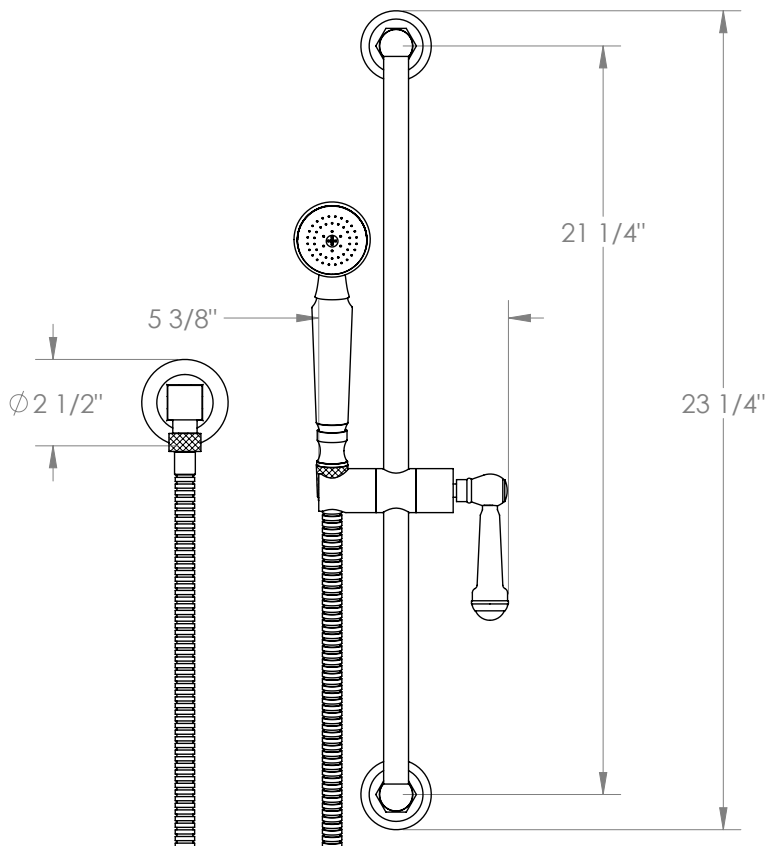

## Stratford 321-HSPB1-S2 Positioning Bar Shower Kit with Hand Shower

- Handshower Flow Rate: 1.75 GPM
- Slide bar features an adjustable shower holder that can be set along length of bar and can be set at angle up to 45°
- Hose Length: 69"
- Includes two backflow preventers- one in the hand shower and one in the wall elbow

### Includes The Following Components:

- Shower Positioning Bar: 321-6524
- Hand Shower: SH-S525A
- Wall Elbow: ELB-6001
- Shower Hose: DS-4079

Available in all finishes shown on the [Watermark Designs website](https://www.watermark-designs.com)

Meets the applicable requirements of ASME A112.18.1-2005/CSA B125.1-05, entitled "Plumbing Supply Fittings".

Watermark Designs reserves the right to make revisions without notice to produce specifications. All product dimensions are nominal.