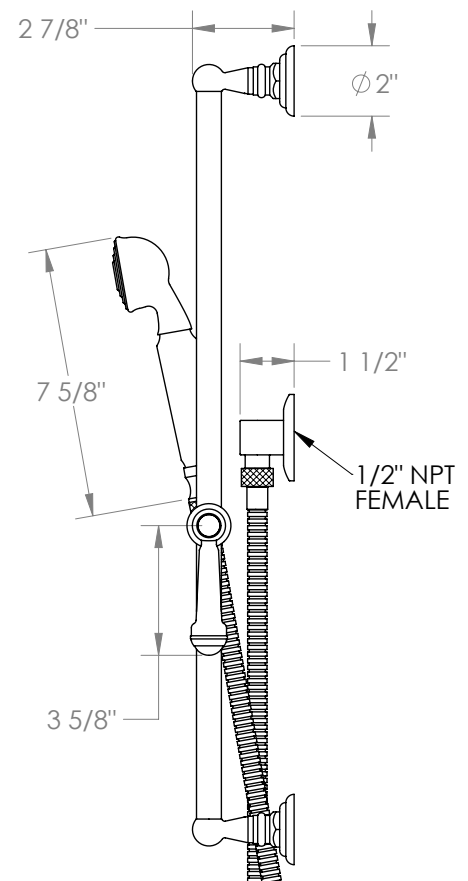

## Stratford 321-HSPB1-S2 Positioning Bar Shower Kit with Hand Shower

- Handshower Flow Rate: 1.75 GPM
- Slide bar features an adjustable shower holder that can be set along length of bar and can be set at angle up to 45°
- Hose Length: 69"
- Includes two backflow preventers- one in the hand shower and one in the wall elbow

### Includes The Following Components:

- Shower Positioning Bar: 321-6524
- Hand Shower: SH-S525A
- Wall Elbow: ELB-6001
- Shower Hose: DS-4079

Available in all finishes shown on the [Watermark Designs website](https://www.watermark-designs.com)

Meets the applicable requirements of ASME A112.18.1-2005/CSA B125.1-05, entitled "Plumbing Supply Fittings".

Watermark Designs reserves the right to make revisions without notice to produce specifications. All product dimensions are nominal.