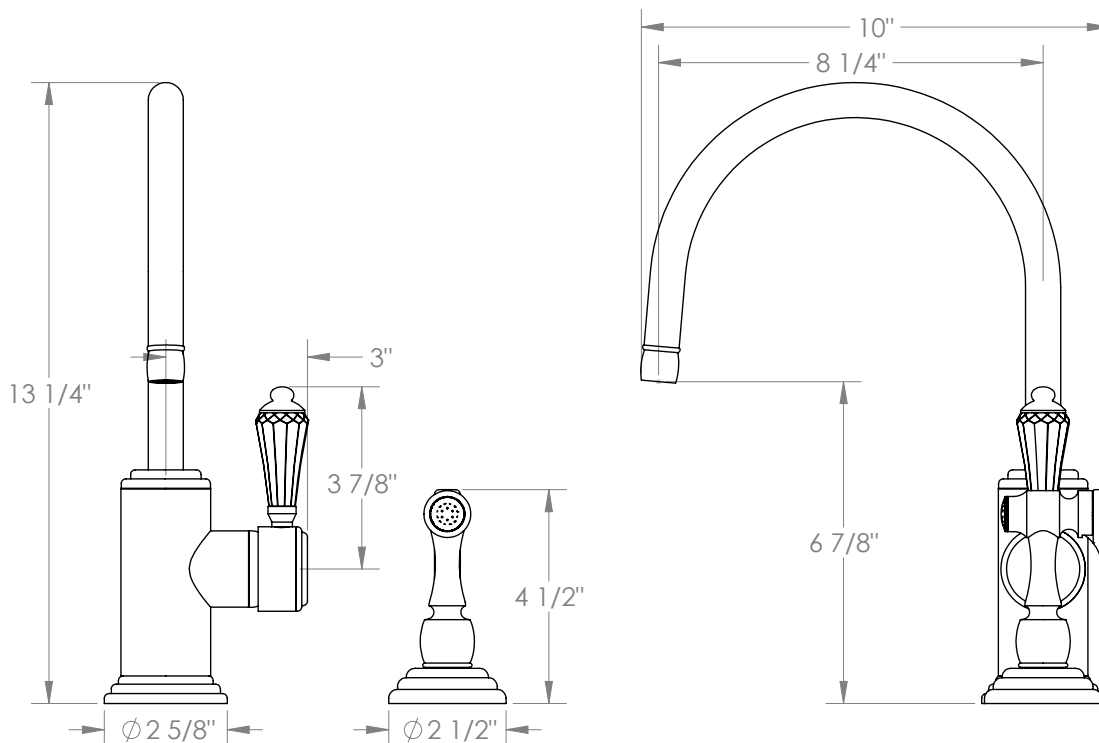

WATERMARK

BROOKLYN, NEW YORK

Stratford 321-7.4-SWA

Deck Mounted, Monoblock Kitchen Faucet with
Side Spray

- Side Spray Hose Length: 50" (Final Length May Vary)
- Fits Deck Up To 1-1/2" Thick
- Recommended Mounting Hole: 1-3/8"
- All Lead-Free Brass Construction
- Flow Rate: 1.75 GPM
- Ceramic Mixing Cartridge
- 360° Rotating Spout
- Professional Installation Required

Available in all finishes shown on the [Watermark Designs website](https://www.watermark-designs.com)

Meets the applicable requirements of ASME A112.18.1-2005/CSA B125.1-05, entitled "Plumbing Supply Fittings".

Watermark Designs reserves the right to make revisions without notice to produce specifications. All product dimensions are nominal.

09/2023

350 Dewitt Ave. Brooklyn, NY 11207 USA | T: 1 718 257 2800 | F: 1 718 257 2144 | customerservice@watermark-designs.com