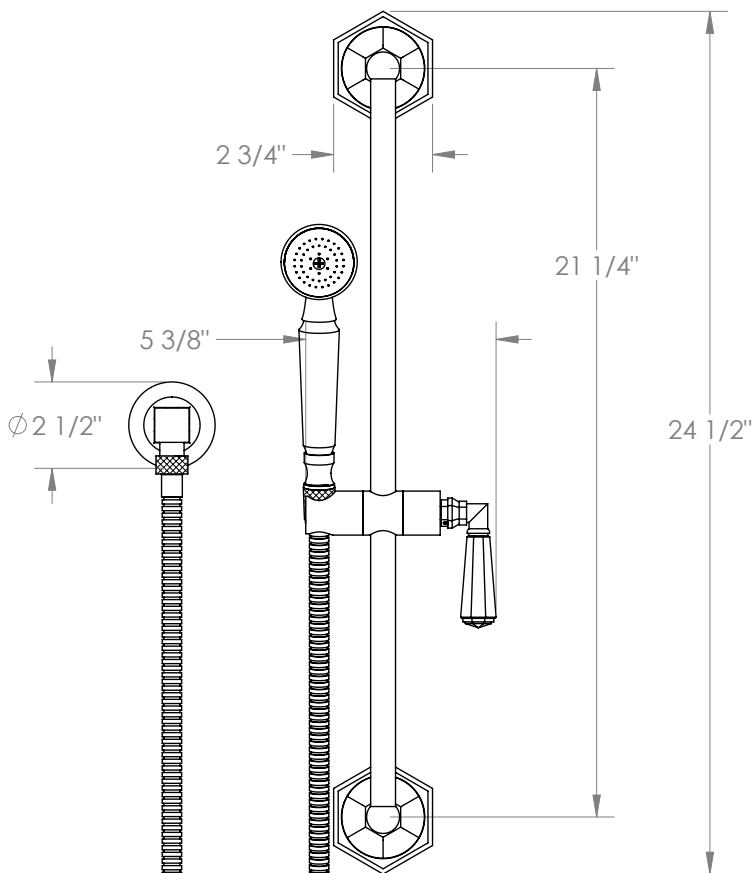

#### Positioning Bar Shower Kit with Hand Shower

- Handshower Flow Rate: 1.75 GPM
- Slide bar features an adjustable shower holder that can be set along length of bar and can be set at angle up to 45°
- Hose Length: 69"
- Includes two backflow preventers- one in the hand shower and one in the wall elbow

#### Includes The Following Components:

- Shower Positioning Bar: 314-6524
- Hand Shower: SH-S525B
- Wall Elbow: ELB-6001
- Shower Hose: DS-4079

Available in all finishes shown on the [Watermark Designs website](https://www.watermark-designs.com)

Meets the applicable requirements of ASME A112.18.1-2005/CSA B125.1-05, entitled "Plumbing Supply Fittings".

Watermark Designs reserves the right to make revisions without notice to produce specifications. All product dimensions are nominal.