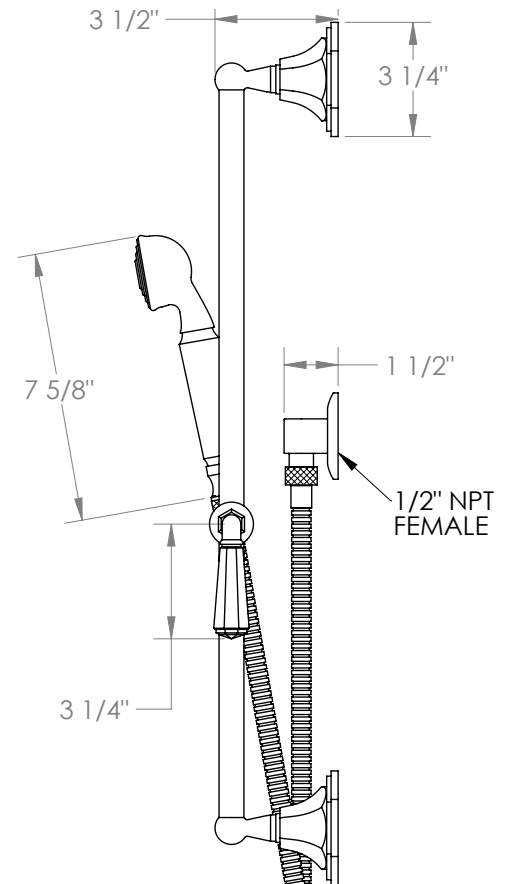

### 314-HSPB1-CRY4

#### Positioning Bar Shower Kit with Hand Shower

- Handshower Flow Rate: 1.75 GPM
- Slide bar features an adjustable shower holder that can be set along length of bar and can be set at angle up to 45°
- Hose Length: 69"
- Includes two backflow preventers- one in the hand shower and one in the wall elbow

#### Includes The Following Components:

- Shower Positioning Bar: 314-6524
- Hand Shower: SH-S525B
- Wall Elbow: ELB-6001
- Shower Hose: DS-4079

Available in all finishes shown on the [Watermark Designs website](https://www.watermark-designs.com)