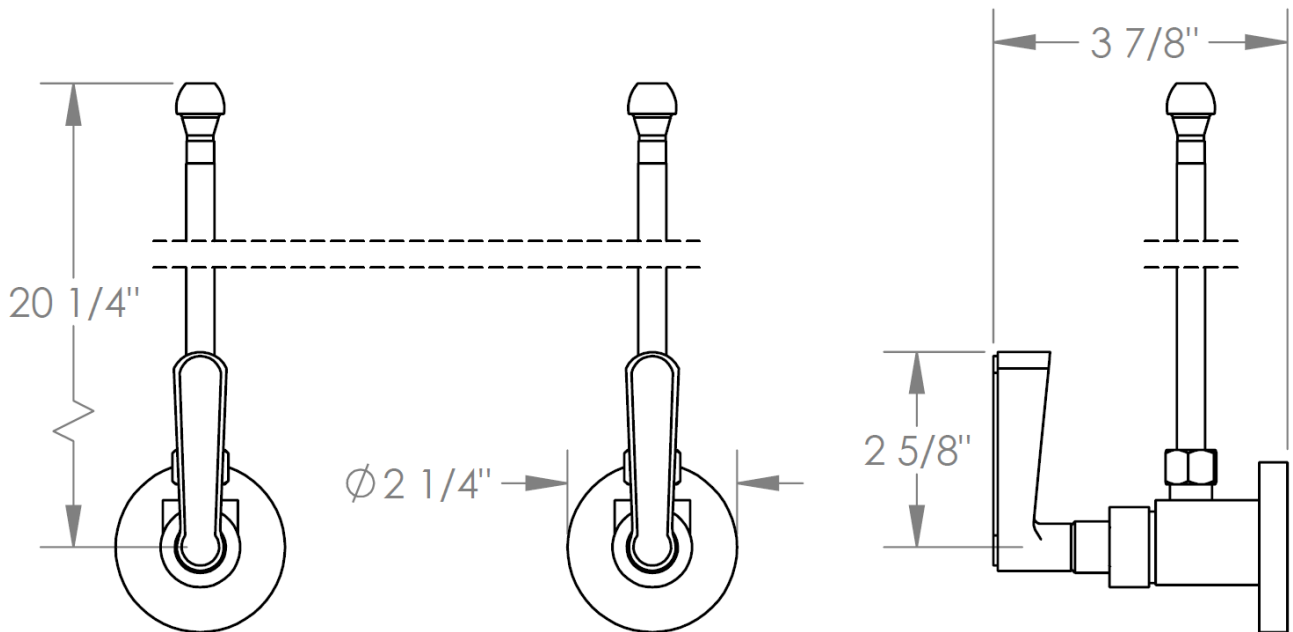

30-MAS2-__
Lavatory Angle Stop Kit
1/2" IPS x 3/8" OD Compression

HANDLE TRIM OPTIONS

TR24 – NORWOOD

TR25 - UNION