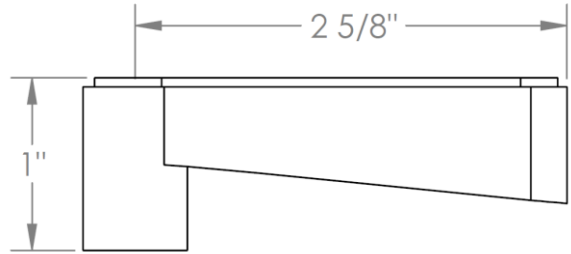

30-MAS2-__
Lavatory Angle Stop Kit
1/2" IPS x 3/8" OD Compression

HANDLE TRIM OPTIONS

TR24 – NORWOOD

TR25 - UNION