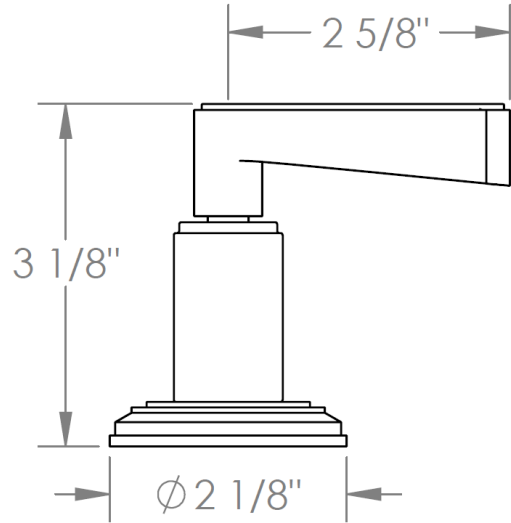

30-DT-__

Trim Only for Deck Mounted Valve

Requires SS-508-C, SS-508-H or SS-DD4 concealed rough

HANDLE TRIM OPTIONS

TR24 - NORWOOD

TR25 - UNION