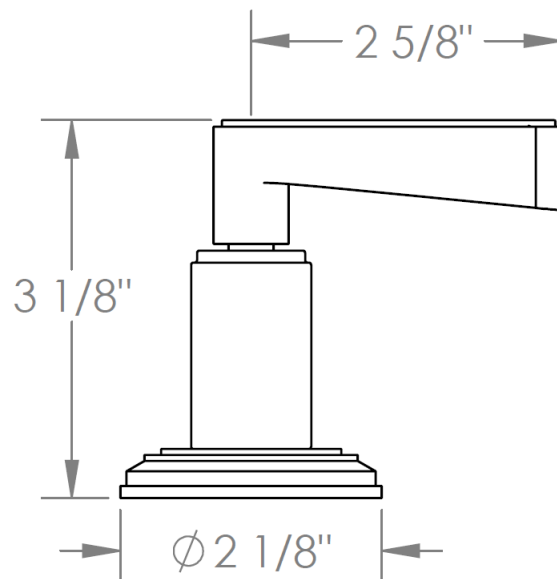

30-DT-__

Trim Only for Deck Mounted Valve

Requires SS-508-C, SS-508-H or SS-DD4 concealed rough

HANDLE TRIM OPTIONS

TR24 - NORWOOD

TR25 - UNION