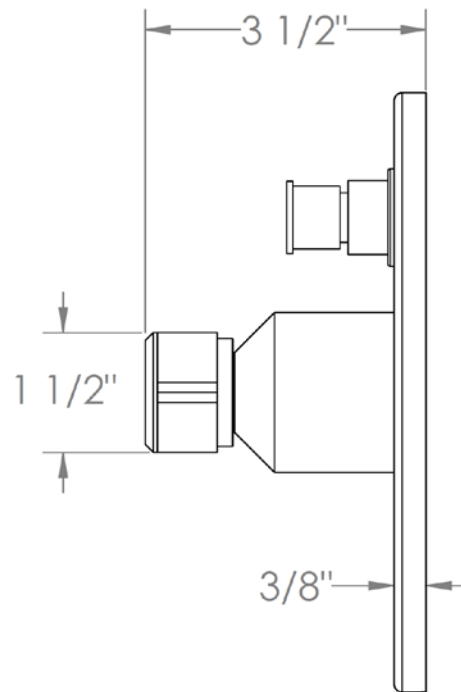

**25-P90-IN16**

Trim Kit for Pressure Balance Valve  
For use with SS-PB85 concealed rough

**WATERMARK** DESIGNS 3/28/2018