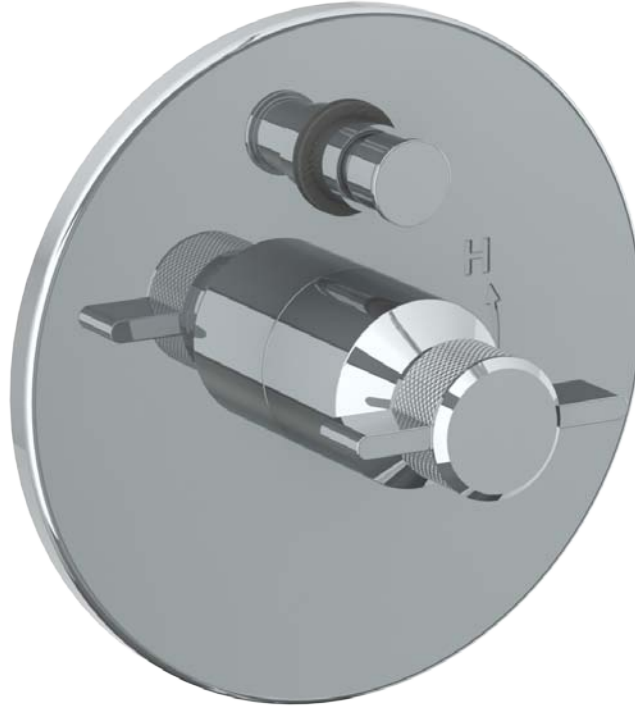

**25-P90-IN16**

Trim Kit for Pressure Balance Valve  
For use with SS-PB85 concealed rough

**WATERMARK** DESIGNS 3/28/2018