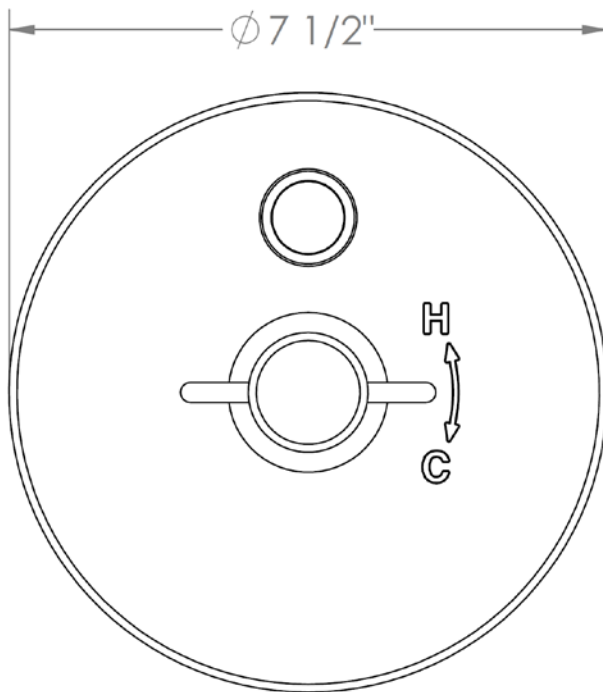

**25-P90-IN16**

Trim Kit for Pressure Balance Valve  
For use with SS-PB85 concealed rough

**WATERMARK** DESIGNS 3/28/2018