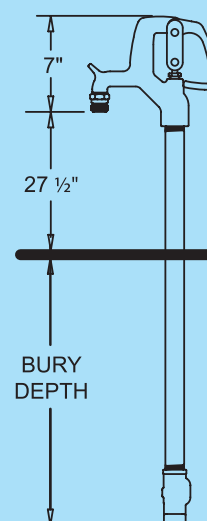

Rough-In Dimensions

**For Installation / Troubleshooting Instructions go to
www.woodfordmfg.com or call 1-800-621-6032**

When ordering, specify model and bury depth.