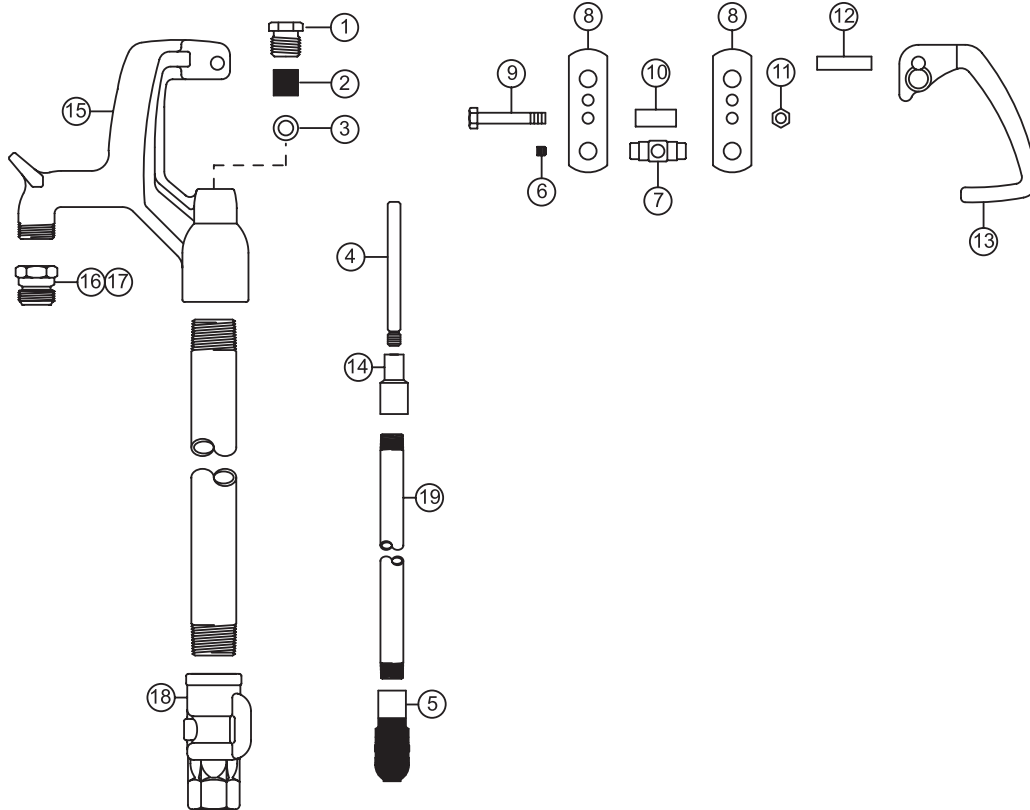

Tamper Proof Lock - Can be locked in closed position by inserting padlock or bolt through hole in link.

Long Life Packing - Graphite packing for lubricity and long life.

Long Life Valve Seat - Special shape - large contact area - eliminates need for renewable nylon seat.

Specifications:

Female Inlet: 3/4" NPT

Casing: 1" Galvanized Steel Pipe

Operating Rod: 3/8" Galvanized Steel Pipe

Drain Hole: Tapped - 1/8" N.P.T.

Removable Nozzle: 3/4" Brass Male Hose Nozzle

Optional: At additional cost

*Must ship by truck line due to length.

Rough-In Dimensions

**For Installation / Troubleshooting Instructions go to
www.woodfordmfg.com or call 1-800-621-6032**

When ordering, specify model and bury depth.

WOODFORD

MODEL W34 PARTS LIST

ITEM	PART#	DESCRIPTION
	15039	Head Assembly - Complete (Includes Items 1-4, 6-16)
1	10100	Packing Nut
2	10101	Packing
3	10102	Packing Support Washer
4	10104	Brass Rod Stem
5	10105	Plunger
6	10158	Pivot Set Screw
7	10159	Pivot
	15050	Pivot Assembly (Includes Items 6 & 7)
8	10144	Steel Link (2 Req'd)
9	10157	Link Bolt
10	10146	Link Spacer
11	10206	Link Bolt Nut
12	10142	Handle Pin
13	10211	Handle
14	10011	Reducing Coupling
15	15040	Head & Nozzle Assembly (Includes Item 16)
16	10004	3/4" Brass Hose Nozzle (Standard)
17	10007	1' Brass Hose Nozzle (Optional)
18	10018	Valve Body