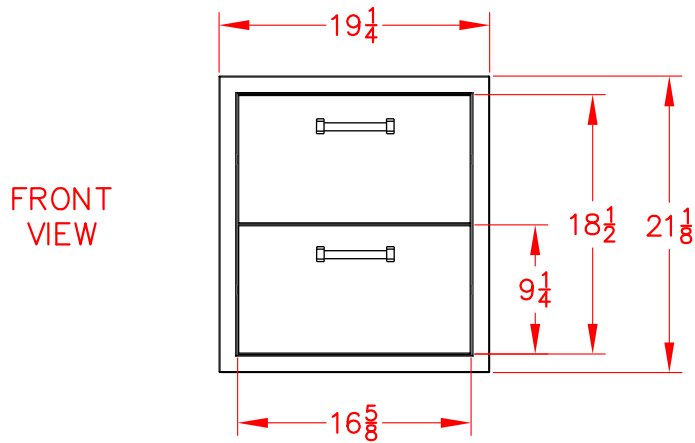

19" DRAWERS VODRD5190SS

PRODUCT DIMENSIONS

CUTOUT DIMENSIONS

DOOR AND DRAWER ACCESSORY HANDLE INSTALLATION