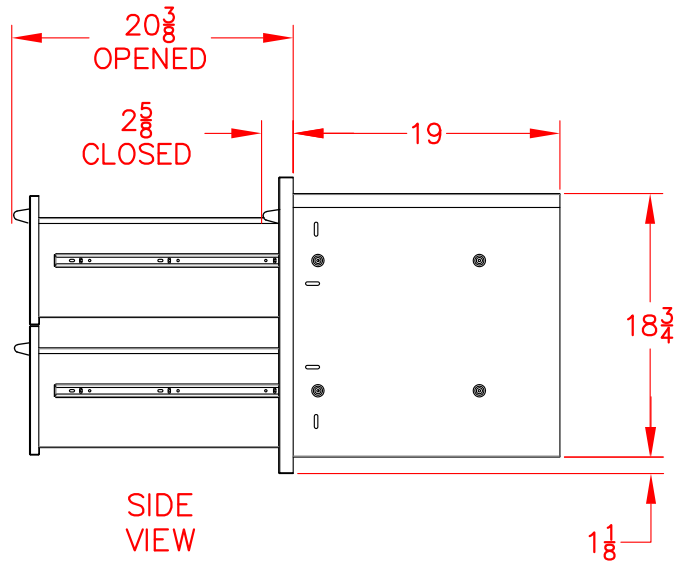

19" DRAWERS VODRD5190SS

PRODUCT DIMENSIONS

CUTOUT DIMENSIONS

DOOR AND DRAWER ACCESSORY HANDLE INSTALLATION