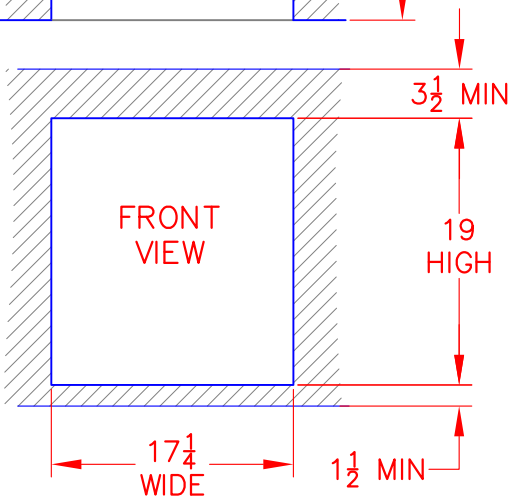

19" DRAWERS VODRD5190SS

PRODUCT DIMENSIONS

CUTOUT DIMENSIONS

DOOR AND DRAWER ACCESSORY HANDLE INSTALLATION