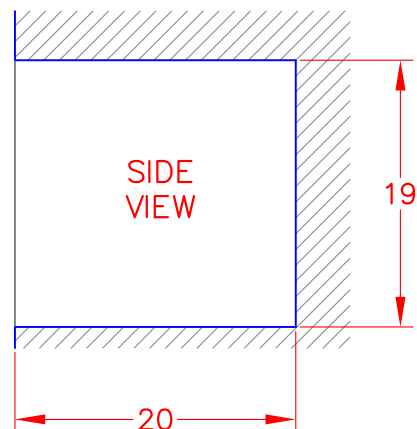

19" DRAWERS VODRD5190SS

PRODUCT DIMENSIONS

CUTOUT DIMENSIONS

DOOR AND DRAWER ACCESSORY HANDLE INSTALLATION