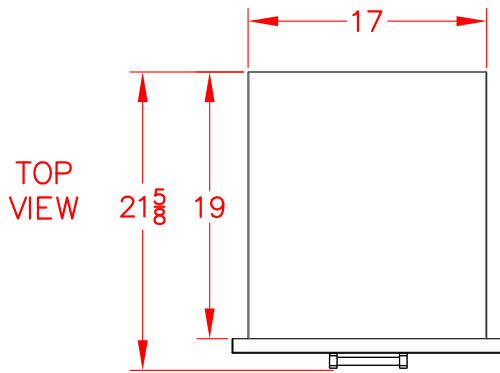

19" DRAWERS VODRD5190SS

PRODUCT DIMENSIONS

CUTOUT DIMENSIONS

DOOR AND DRAWER ACCESSORY HANDLE INSTALLATION