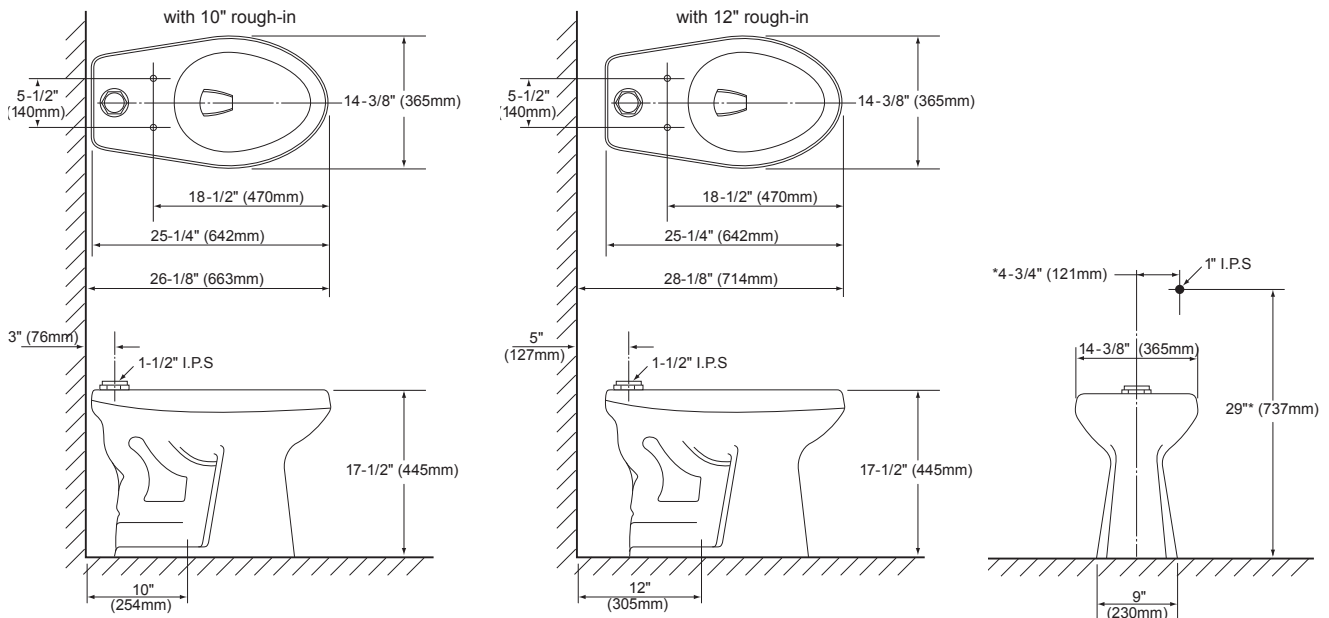

### SPECIFICATIONS

<b>Water Use</b>	1.0 GPF (3.8 LPF)
<b>Flush System</b>	Siphon Jet Flushing Action
<b>Water Surface</b>	10-3/4" x 9-1/4"
<b>Water Pressure</b>	Min: 35 psi (Flowing) Max: 80 psi (Static)
<b>Min. Flow Rate</b>	24 GPM
<b>Trap Diameter</b>	1-7/8"
<b>Trap Seal</b>	2-3/8"
<b>Rough-in</b>	12" or 10"
<b>Material</b>	Vitreous China
<b>Warranty</b>	One Year Limited Warranty
<b>Shipping Weight</b>	58 lbs
<b>Shipping Dimensions</b>	26-1/2"L x 9-1/2" W1 x 16-1/4"W2 x 19-1/2"H

### DIMENSIONS

**TOTO**

*These dimensions and specifications are subject to change without notice*