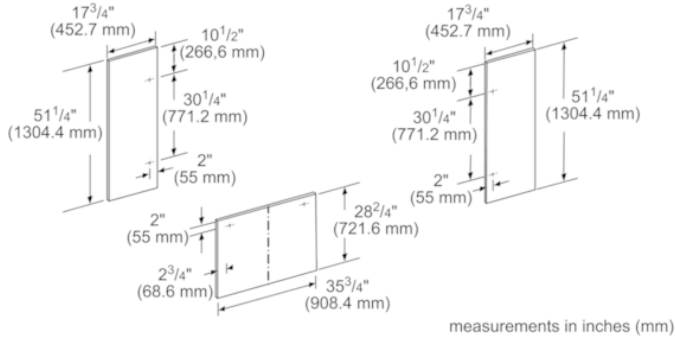

36" Stainless Steel Panel Set for French Door - Flat
TFL36IT800

Product Features

Notes: Please refer to installation instructions. Installation instructions are available at www.thermador.com. Specifications are correct at the time of printing. Thermador reserves the right to change product specifications and design at any time, without notice.

1 800 735 4328 | WWW.THERMADOR.COM | 1901 Main Street, Suite 600 Irvine, CA 92614

©2020 BSH HOME APPLIANCES CORPORATION, ALL RIGHTS RESERVED LITHO DATE: 05/2020

36" Stainless Steel Panel Set for French Door - Flat
TFL36IT800

Product Features

Brand	Thermador
SKU	TFL36IT800
Internal article number	TFL36IT800
EAN code	825225801573
Net weight (lbs)	86
Gross weight (lbs)	95
Standard number of units per pallet	12
UPC code	825225801573
Name of product image	MCSA01996642_H4153_1393210_TFL36IT800_cmy